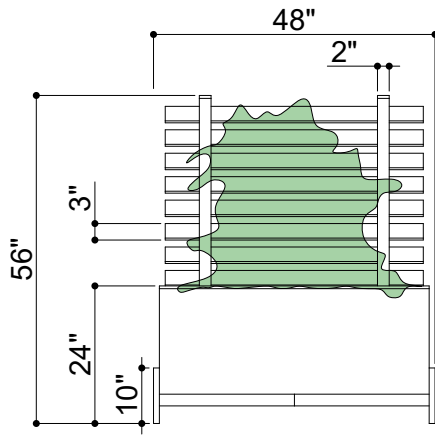

TROPICO PLANT POT 001

ID# BIO-PSB-001

④ TOP VIEW

① FRONT VIEW

① SIDE VIEW

③ PERSPECTIVE VIEW

CUSTOM SIZING AND THICKNESS AVAILABLE
CUSTOM COLORS AND DESIGNS AVAILABLE
MULTIPLE ATTACHMENT SYSTEM OPPORTUNITIES

CSI CREATIVE

PRODUCT: TROPICO PLANT POT 001

SCALED AS NOTED

ALL DIMENSIONS + / - $\frac{1}{16}$

DATE: 05/11/2022
JOB # :

SHEET
1.1
OF 1.1