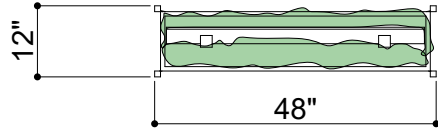

TROPICO PLANT POT 001

ID# BIO-PSB-001

④ TOP VIEW

① FRONT VIEW

① SIDE VIEW

③ PERSPECTIVE VIEW

CUSTOM SIZING AND THICKNESS AVAILABLE
CUSTOM COLORS AND DESIGNS AVAILABLE
MULTIPLE ATTACHMENT SYSTEM OPPORTUNITIES

CSI CREATIVE

PRODUCT: TROPICO PLANT POT 001

SCALED AS NOTED

ALL DIMENSIONS + / - $\frac{1}{16}$

DATE: 05/11/2022
JOB # :

SHEET
1.1
OF 1.1