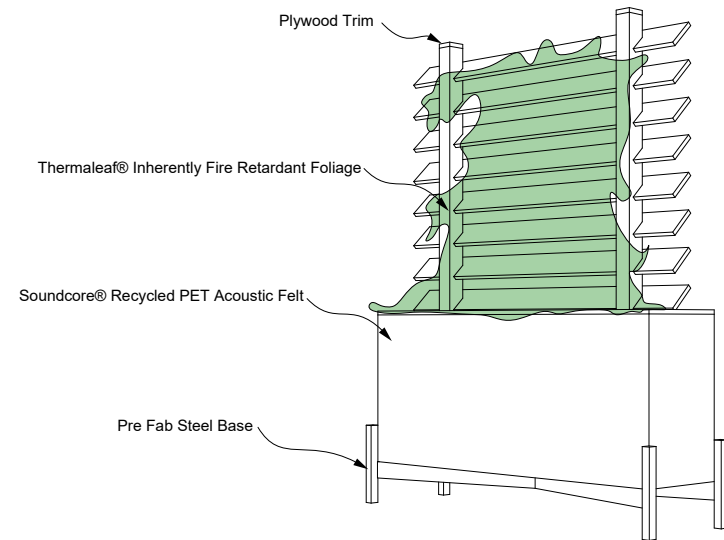

TROPICO PLANT POT 001

ID# BIO-PSB-001

④ TOP VIEW

① FRONT VIEW

① SIDE VIEW

③ PERSPECTIVE VIEW

CUSTOM SIZING AND THICKNESS AVAILABLE
CUSTOM COLORS AND DESIGNS AVAILABLE
MULTIPLE ATTACHMENT SYSTEM OPPORTUNITIES

CSI CREATIVE

PRODUCT: TROPICO PLANT POT 001

SCALED AS NOTED

ALL DIMENSIONS + / - $\frac{1}{16}$

DATE: 05/11/2022
JOB # :

SHEET
1.1
OF 1.1