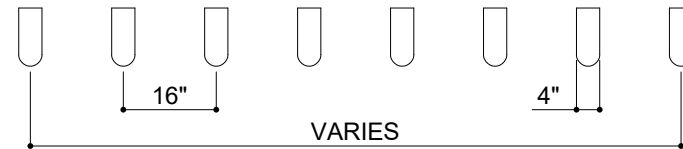

BAFFLES FOLDED 005

ID# BFL-FLD-005

① PERSPECTIVE VIEW

② FRONT VIEW

③ SIDE VIEW

CUSTOM SIZING AND THICKNESS AVAILABLE
CUSTOM COLORS AND DESIGNS AVAILABLE
MULTIPLE ATTACHMENT SYSTEM OPPORTUNITIES

CSI CREATIVE

PROJECT:

SCALED AS NOTED
MATERIALS / COLORS

ALL DIMENSIONS + / - $\frac{1}{16}$

DATE:
JOB # :

SHEET
1.1
OF 1.1