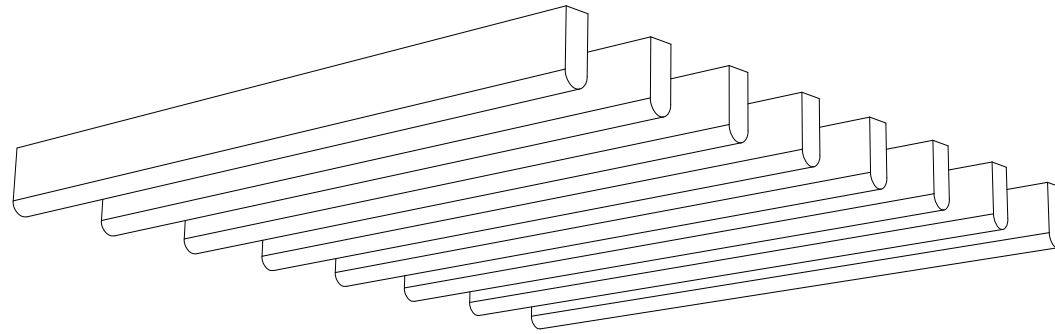

BAFFLES FOLDED 005

ID# BFL-FLD-005

① PERSPECTIVE VIEW

② FRONT VIEW

③ SIDE VIEW

CUSTOM SIZING AND THICKNESS AVAILABLE
CUSTOM COLORS AND DESIGNS AVAILABLE
MULTIPLE ATTACHMENT SYSTEM OPPORTUNITIES

CSI CREATIVE

PROJECT:

SCALED AS NOTED
MATERIALS / COLORS

ALL DIMENSIONS + / - $\frac{1}{16}$

DATE:
JOB # :

SHEET
1.1
OF 1.1