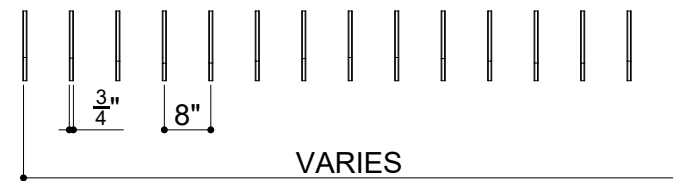

# SINGLE BAFFLES 006

ID# BFL-SGL-006

③ PERSPECTIVE VIEW

① FRONT VIEW

② SIDE VIEW

CUSTOM SIZING AND THICKNESS AVAILABLE  
CUSTOM COLORS AND DESIGNS AVAILABLE  
MULTIPLE ATTACHMENT SYSTEM OPPORTUNITIES

CSI CREATIVE

PRODUCT: SINGLE BAFFLES 006

SCALED AS NOTED

ALL DIMENSIONS + / -  $\frac{1}{16}$

DATE: 10/05/2021  
JOB # :

SHEET  
**1.1**  
OF 1.1