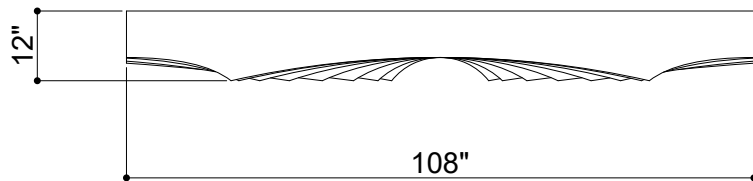

# SINGLE BAFFLES 006

ID# BFL-SGL-006

③ PERSPECTIVE VIEW

① FRONT VIEW

② SIDE VIEW

CUSTOM SIZING AND THICKNESS AVAILABLE  
CUSTOM COLORS AND DESIGNS AVAILABLE  
MULTIPLE ATTACHMENT SYSTEM OPPORTUNITIES

CSI CREATIVE

PRODUCT: SINGLE BAFFLES 006

SCALED AS NOTED

ALL DIMENSIONS + / -  $\frac{1}{16}$

DATE: 10/05/2021  
JOB # :

SHEET  
**1.1**  
OF 1.1