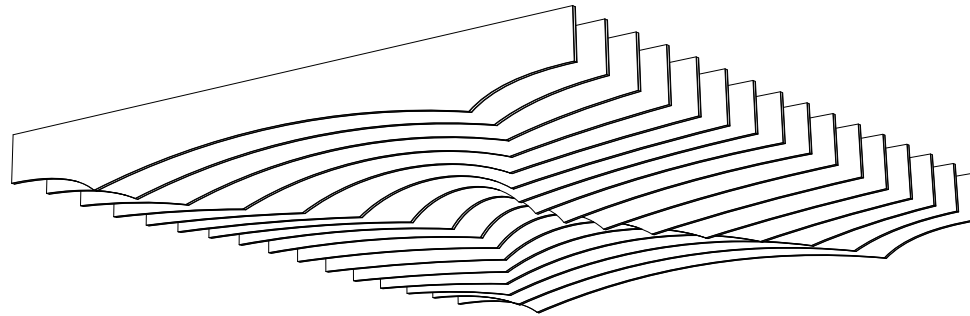

# SINGLE BAFFLES 006

ID# BFL-SGL-006

③ PERSPECTIVE VIEW

① FRONT VIEW

② SIDE VIEW

CUSTOM SIZING AND THICKNESS AVAILABLE  
CUSTOM COLORS AND DESIGNS AVAILABLE  
MULTIPLE ATTACHMENT SYSTEM OPPORTUNITIES

CSI CREATIVE

PRODUCT: SINGLE BAFFLES 006

SCALED AS NOTED

ALL DIMENSIONS + / -  $\frac{1}{16}$

DATE: 10/05/2021  
JOB # :

SHEET  
**1.1**  
OF 1.1