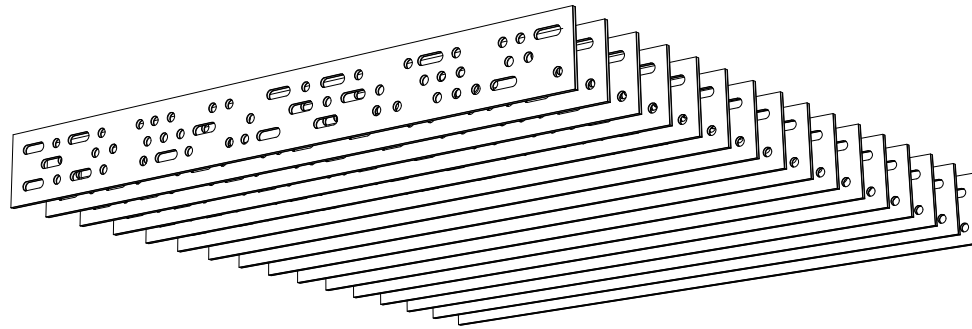

SINGLE BAFFLES 009

ID# BFL-SGL-009

③ PERSPECTIVE VIEW

① FRONT VIEW

② SIDE VIEW

CUSTOM SIZING AND THICKNESS AVAILABLE
CUSTOM COLORS AND DESIGNS AVAILABLE
MULTIPLE ATTACHMENT SYSTEM OPPORTUNITIES

CSI CREATIVE

PRODUCT: SINGLE BAFFLES 009

SCALED AS NOTED

ALL DIMENSIONS + / - $\frac{1}{16}$

DATE: 10/05/2021
JOB # :

SHEET
1.1
OF 1.1