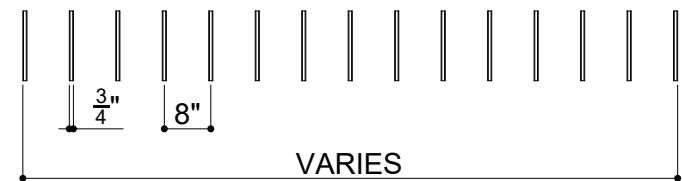

SINGLE BAFFLES 009

ID# BFL-SGL-009

③ PERSPECTIVE VIEW

① FRONT VIEW

② SIDE VIEW

CUSTOM SIZING AND THICKNESS AVAILABLE
CUSTOM COLORS AND DESIGNS AVAILABLE
MULTIPLE ATTACHMENT SYSTEM OPPORTUNITIES

CSI CREATIVE

PRODUCT: SINGLE BAFFLES 009

SCALED AS NOTED

ALL DIMENSIONS + / - $\frac{1}{16}$

DATE: 10/05/2021
JOB # :

SHEET
1.1
OF 1.1