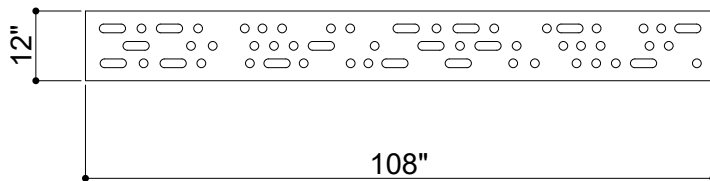

SINGLE BAFFLES 009

ID# BFL-SGL-009

③ PERSPECTIVE VIEW

① FRONT VIEW

② SIDE VIEW

CUSTOM SIZING AND THICKNESS AVAILABLE
CUSTOM COLORS AND DESIGNS AVAILABLE
MULTIPLE ATTACHMENT SYSTEM OPPORTUNITIES

CSI CREATIVE

PRODUCT: SINGLE BAFFLES 009

SCALED AS NOTED

ALL DIMENSIONS + / - $\frac{1}{16}$

DATE: 10/05/2021
JOB # :

SHEET
1.1
OF 1.1