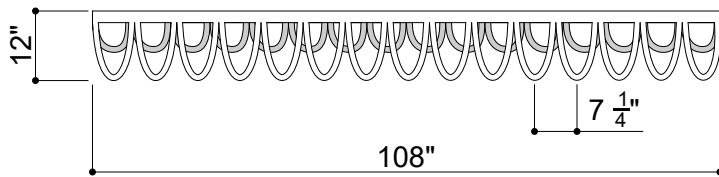

# STACKED BAFFLES 007

ID# BFL-STK-007

③ PERSPECTIVE VIEW

① FRONT VIEW

② SIDE VIEW

CUSTOM SIZING AND THICKNESS AVAILABLE  
CUSTOM COLORS AND DESIGNS AVAILABLE  
MULTIPLE ATTACHMENT SYSTEM OPPORTUNITIES

CSI CREATIVE

PRODUCT:

SCALED AS NOTED

ALL DIMENSIONS + / -  $\frac{1}{16}$

DATE: 09/20/2021  
JOB # :

SHEET  
**1.1**  
OF 1.1