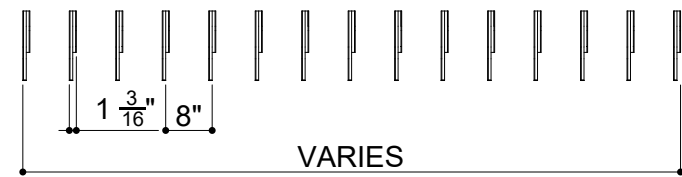

# STACKED BAFFLES 007

ID# BFL-STK-007

③ PERSPECTIVE VIEW

① FRONT VIEW

② SIDE VIEW

CUSTOM SIZING AND THICKNESS AVAILABLE  
CUSTOM COLORS AND DESIGNS AVAILABLE  
MULTIPLE ATTACHMENT SYSTEM OPPORTUNITIES

CSI CREATIVE

PRODUCT:

SCALED AS NOTED

ALL DIMENSIONS + / -  $\frac{1}{16}$

DATE: 09/20/2021  
JOB # :

SHEET  
**1.1**  
OF 1.1