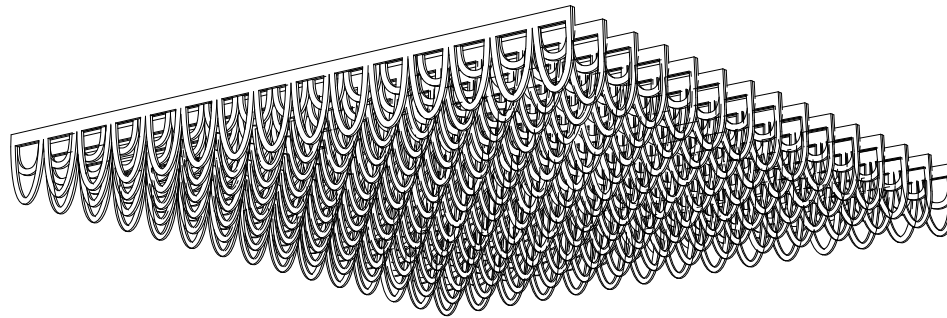

# STACKED BAFFLES 007

ID# BFL-STK-007

③ PERSPECTIVE VIEW

① FRONT VIEW

② SIDE VIEW

CUSTOM SIZING AND THICKNESS AVAILABLE  
CUSTOM COLORS AND DESIGNS AVAILABLE  
MULTIPLE ATTACHMENT SYSTEM OPPORTUNITIES

CSI CREATIVE

PRODUCT:

SCALED AS NOTED

ALL DIMENSIONS + / -  $\frac{1}{16}$

DATE: 09/20/2021  
JOB # :

SHEET  
**1.1**  
OF 1.1