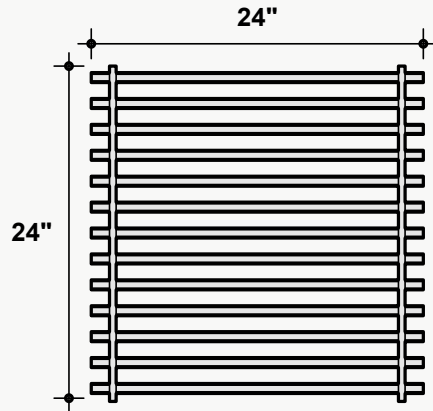

*Approximate. NRC rating may vary due to product dimensions and spacing.

Dimensions

Standard Unit Dimensions

Typical ranges for length and width.

Custom Opportunity

Product dimensions can be manipulated in order to fit your design aesthetic and site conditions.