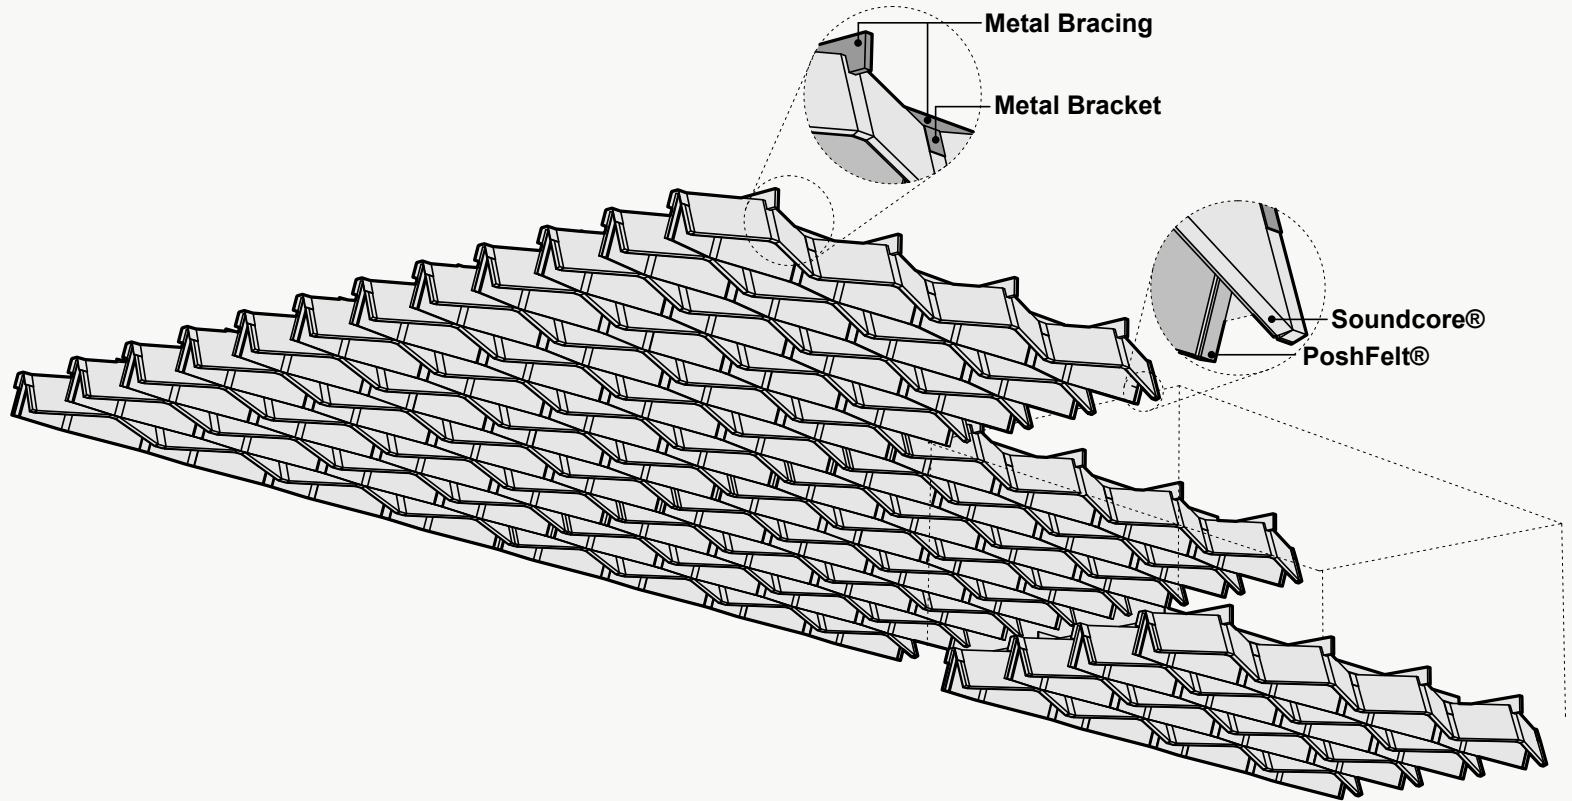

Standard Unit Thicknesses

Thickness is independent of material layer selection.

On-Center Spacing

Our standard product spacing is 6"-12" on-center. Acoustic performance of the product improves as spacing is reduced.

Product Details

Product Suspension

Faceted Baffles 001 has a rigid installation system that maintains the spacing and shape of the folded profiles. It also groups the baffles into modules which make for a fast, easy installation and reduces the amount of suspension points.