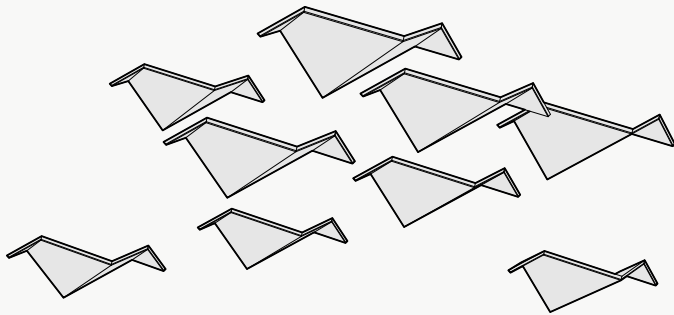

Standard Unit Thicknesses

Thickness is dependent on material layer selection.

Product Details

Configuration Options

The layouts shown are a summation of individual units. Individual units may be assembled in various arrangements to dictate the larger design. Configurations shown are suggested, but can be rearranged to achieve a custom layout.

Uniform

Alternating

Attachment Methods*

Aircraft Cable

- + Fastest/easiest height adjustment
- + Largest height adjustment range
- + Height and angle versatility
- + Accommodates uneven ceiling surfaces and MEP

Threaded Rod

- + Reduced product sway
- + Height and angle versatility
- + Accommodates uneven ceiling surfaces and MEP

Mechanical Direct

- + Lowest profile installation method
- + Eliminates product sway
- + Connects to: Unistrut, ACT Grid, flat ceiling surfaces
- + Connections: Magnets, Grid Clips, Panel Clips, Metal Bracket, Custom