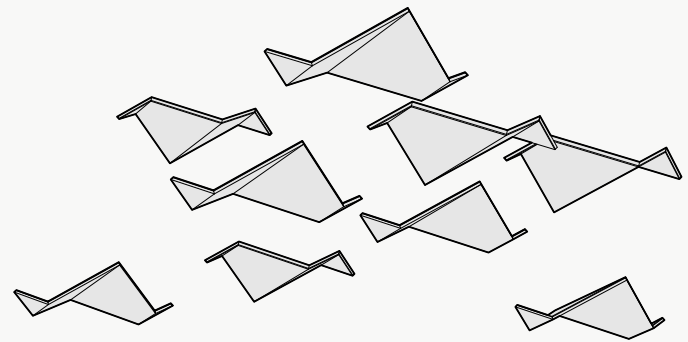

Standard Unit Thicknesses

Thickness is dependent on material layer selection.

Product Details

Configuration Options

The layouts shown are a summation of individual units. Individual units may be assembled in various arrangements to dictate the larger design. Configurations shown are suggested, but can be rearranged to achieve a custom layout.

Uniform

Alternating

Attachment Methods*

Aircraft Cable

- + Fastest/easiest height adjustment
- + Largest height adjustment range
- + Height and angle versatility
- + Accommodates uneven ceiling surfaces and MEP

Threaded Rod

- + Reduced product sway
- + Height and angle versatility
- + Accommodates uneven ceiling surfaces and MEP

Mechanical Direct

- + Lowest profile installation method
- + Eliminates product sway
- + Connects to: Unistrut, ACT Grid, flat ceiling surfaces
- + Connections: Magnets, Grid Clips, Panel Clips, Metal Bracket, Custom