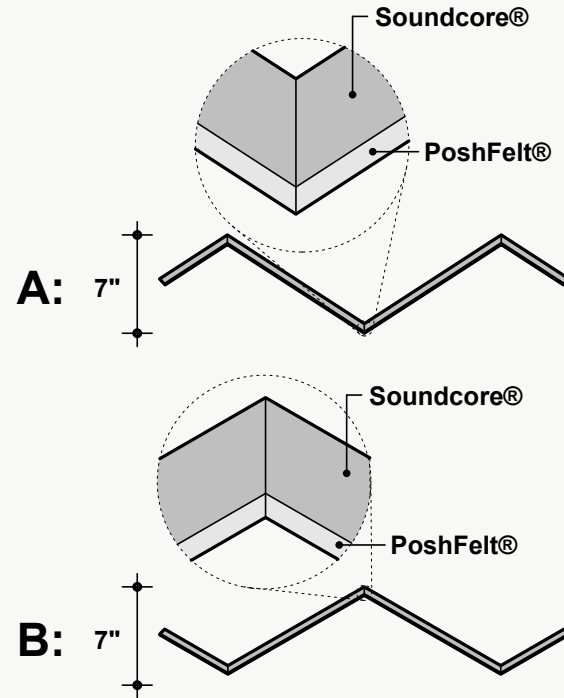

Material Specifications

	Soundcore®	PoshFelt®
Content	Recycled PET acoustic felt	100% Merino or Karakul wool acoustic felt
Weathering	Colorfast, non-deteriorating, non-hygroscopic	Colorfast, non-deteriorating, non-woven, moisture resistant
Environmental	Recycled PET acoustic felt is 60% post-consumer recycled content and is 100% recyclable. Contributes points toward LEED v4, CDPH v1.2, VOC free, non-toxic, non-allergenic, anti-microbial - does not attract mold and mildew. Compliant with Living Building Challenge criteria & DECLARE Red List Free.	100% organic wool design felt is a rapidly renewable resource and is 100% biodegradable/compostable. Contributes points toward LEED v4, CDPH v1.2, VOC free, no chemical irritants, no formaldehyde, and is free of other harmful substances. Compliant with Living Building Challenge criteria & DECLARE Red List Free.
Variation	PET felt panels are created through a manufacturing process known as 'felting'. This process results in a heathered appearance. Multiple color tones may appear in the same panel. Slight color variations should be expected.	Due to its 100% natural origin, the raw fibers of wool felt contain inclusions and color variations throughout the material. Color matching is not guaranteed between dye lots and inconsistencies may be more prominent in volumes that exceed the normal commercial standard.

Standard Unit Thicknesses

Thickness is dependent on material layer selection.

Product Details

Configuration Options

The layouts shown are a summation of individual units. Individual units may be assembled in various arrangements to dictate the larger design. Configurations shown are suggested, but can be rearranged to achieve a custom layout.