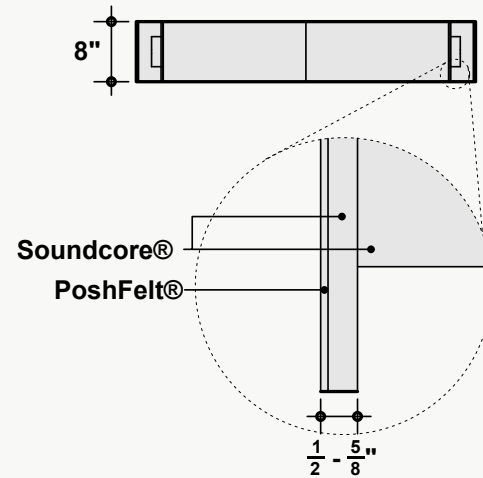

*Approximate. NRC rating may vary due to product dimensions and spacing.

Dimensions

Standard Unit Dimensions

Typical ranges for length and width.

Custom Opportunity

Product dimensions can be manipulated in order to fit your design aesthetic and site conditions.

Standard Unit Thicknesses

Thickness is dependent on material layer selection.

Attachment Methods*

Aircraft Cable

- + Fastest/easiest height adjustment
- + Largest height adjustment range
- + Height and angle versatility
- + Accommodates uneven ceiling surfaces and MEP

Threaded Rod

- + Reduced product sway
- + Height and angle versatility
- + Accommodates uneven ceiling surfaces and MEP

Mechanical Direct

- + Lowest profile installation method
- + Eliminates product sway
- + Connects to: Unistrut, ACT Grid, flat ceiling surfaces
- + Connections: Magnets, Grid Clips, Panel Clips, Metal Bracket, Custom