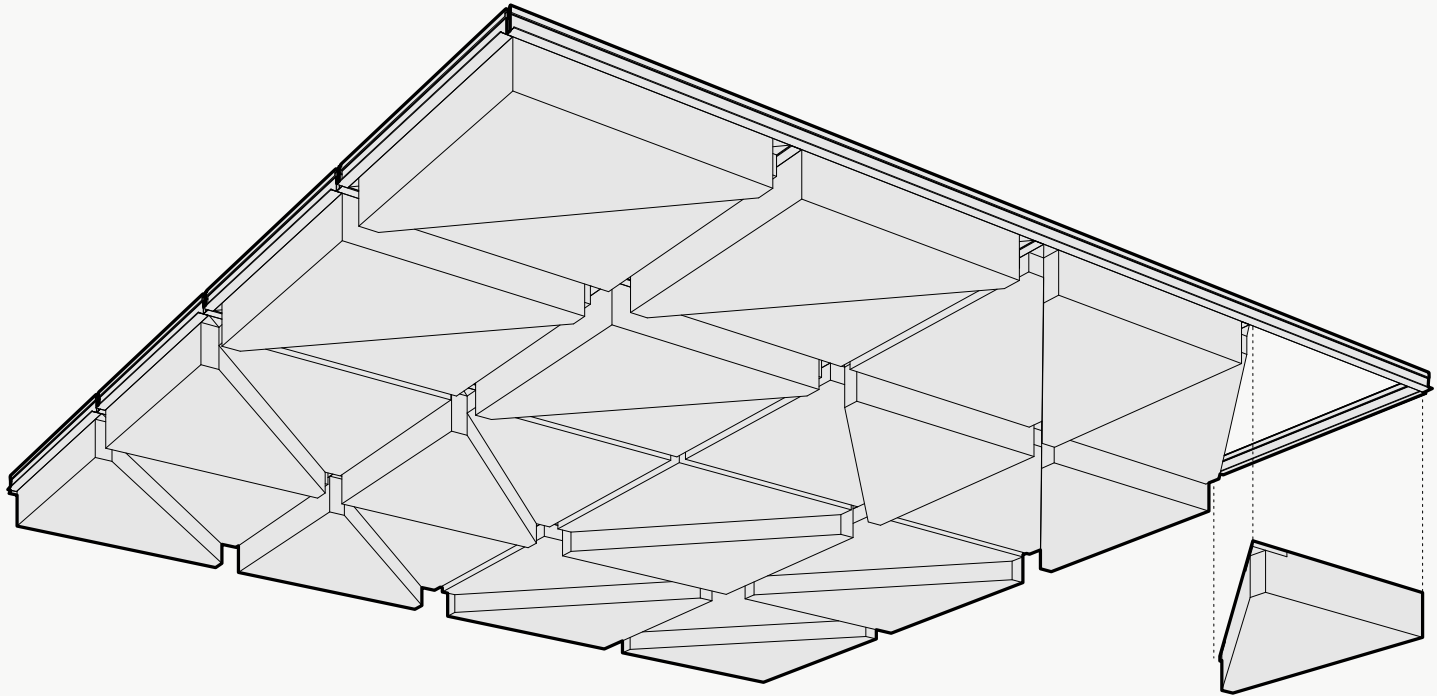

FOLDED GRID 003

GRD-FLD-003

Dimensions

Standard Unit Dimensions

Typical ranges for length and width.

Custom Opportunity

Product dimensions can be manipulated in order to fit your design aesthetic and site conditions.

Standard Unit Thicknesses

Thickness is independent of material layer selection.

Product Details

Configuration Options

Categories

The categories shown represent the available options for this product.

Uniform

Depth

Installation Options

All products and installation methods can be **customized** to meet the unique requirements of your space.

Drop-In

- + Replaces existing mineral tiles
- + Substrate based, no hardware needed