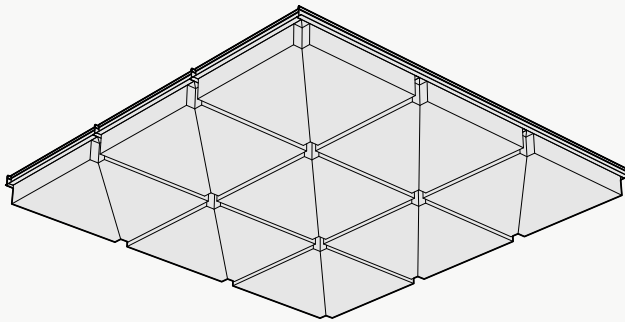

FOLDED GRID 003

GRD-FLD-003

Dimensions

Standard Unit Dimensions

Typical ranges for length and width.

Custom Opportunity

Product dimensions can be manipulated in order to fit your design aesthetic and site conditions.

Standard Unit Thicknesses

Thickness is independent of material layer selection.

Product Details

Configuration Options

Categories

The categories shown represent the available options for this product.

Uniform