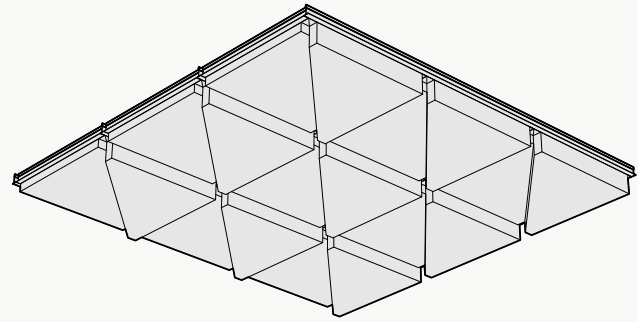

FOLDED GRID 003

GRD-FLD-003

Dimensions

Standard Unit Dimensions

Typical ranges for length and width.

Custom Opportunity

Product dimensions can be manipulated in order to fit your design aesthetic and site conditions.

Standard Unit Thicknesses

Thickness is independent of material layer selection.

Product Details

Configuration Options

Categories

The categories shown represent the available options for this product.

Uniform

Depth

Installation Options

All products and installation methods can be **customized** to meet the unique requirements of your space.

Drop-In

- + Replaces existing mineral tiles
- + Substrate based, no hardware needed