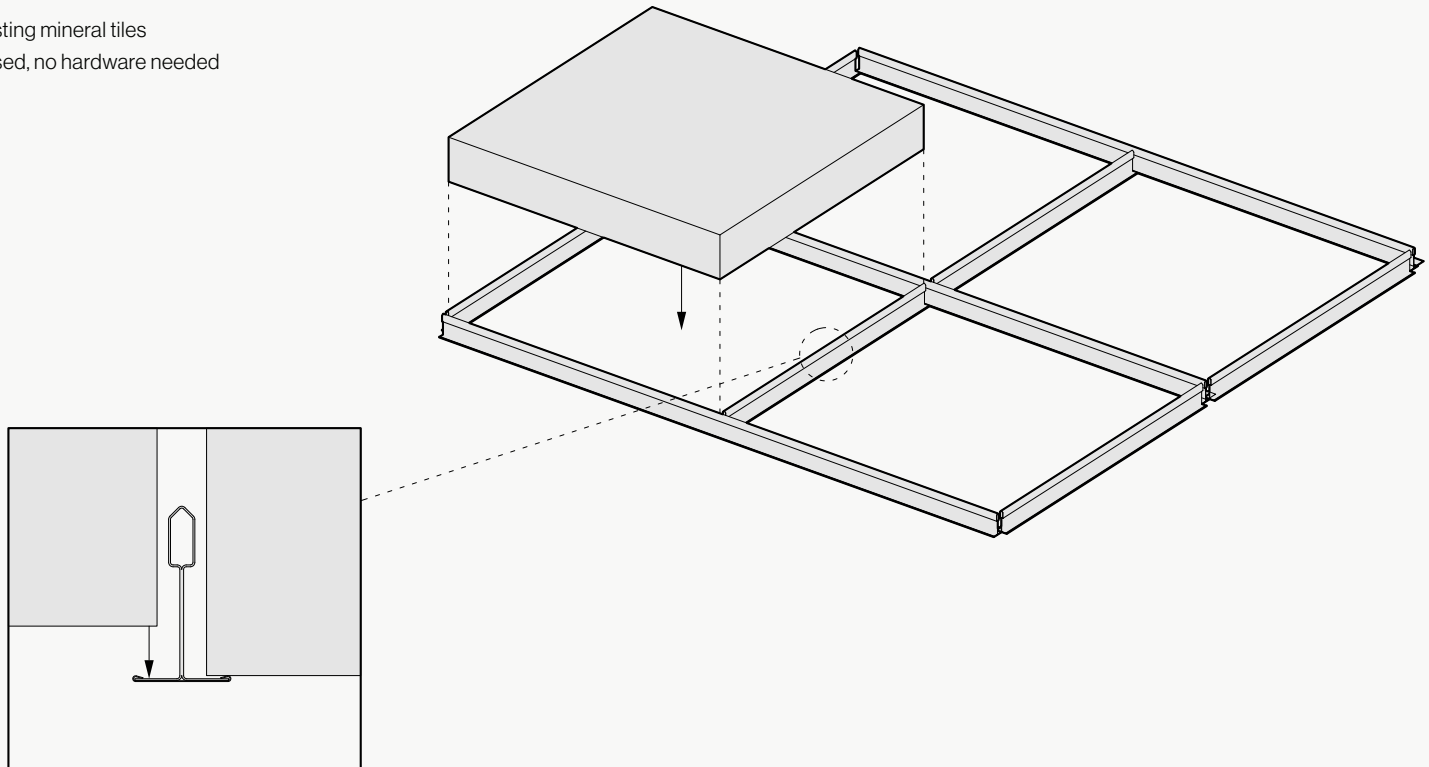

FOLDED GRID 003

GRD-FLD-003

Dimensions

Standard Unit Dimensions

Typical ranges for length and width.

Custom Opportunity

Product dimensions can be manipulated in order to fit your design aesthetic and site conditions.

Standard Unit Thicknesses

Thickness is independent of material layer selection.

Product Details

Configuration Options

Categories

The categories shown represent the available options for this product.

Uniform

Depth

Installation Options

All products and installation methods can be **customized** to meet the unique requirements of your space.

Drop-In

- + Replaces existing mineral tiles
- + Substrate based, no hardware needed