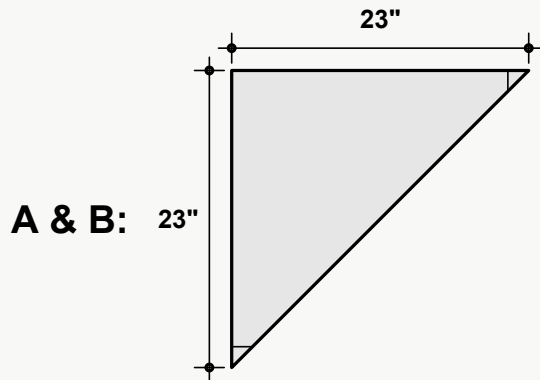

FOLDED GRID 003

GRD-FLD-003

Dimensions

Standard Unit Dimensions

Typical ranges for length and width.

Custom Opportunity

Product dimensions can be manipulated in order to fit your design aesthetic and site conditions.