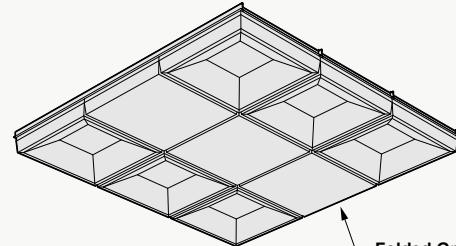

Dimensions

Standard Unit Dimensions

Typical ranges for length and width.

Custom Opportunity

Product dimensions can be manipulated in order to fit your design aesthetic and site conditions.

Standard Unit Thicknesses

Thickness is independent of material layer selection.

Product Details

Configuration Options

Categories

The categories shown represent the available options for this product.

Uniform

Checkerboard

Random