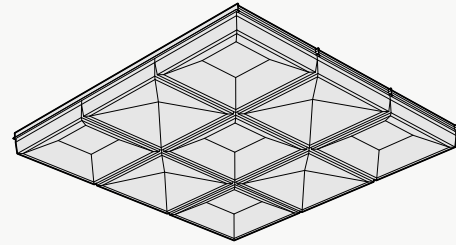

Dimensions

Standard Unit Dimensions

Typical ranges for length and width.

Custom Opportunity

Product dimensions can be manipulated in order to fit your design aesthetic and site conditions.

Standard Unit Thicknesses

Thickness is independent of material layer selection.

Product Details

Configuration Options

Categories

The categories shown represent the available options for this product.

Uniform

Checkerboard

Random