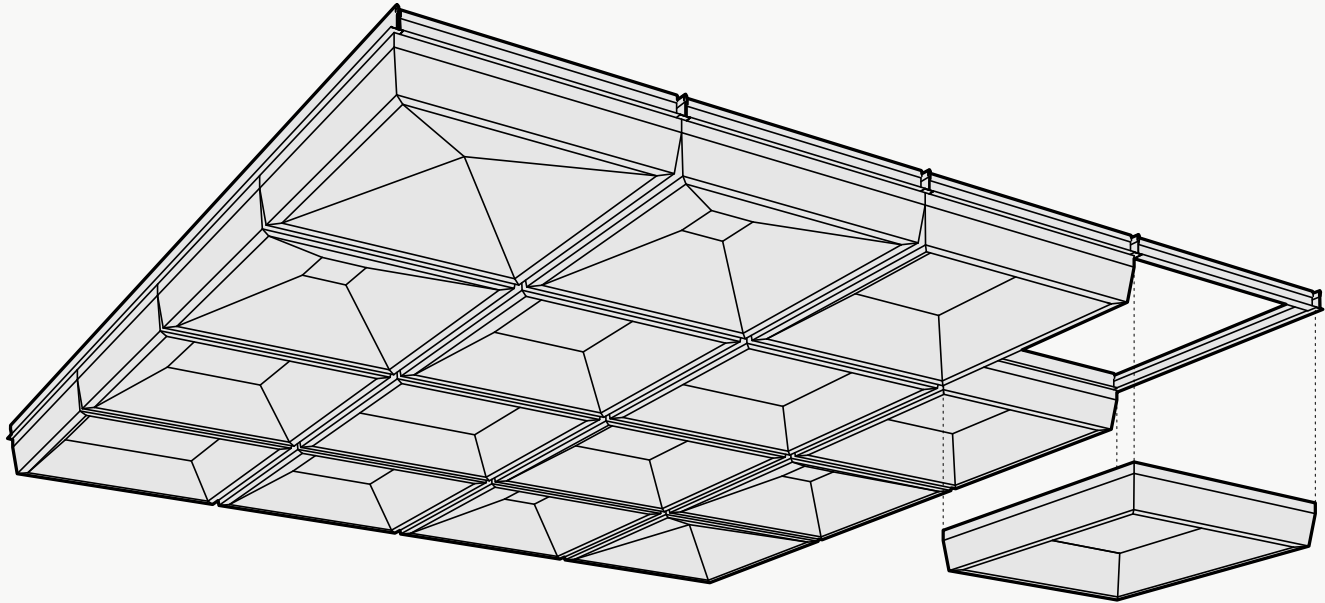

Dimensions

Standard Unit Dimensions

Typical ranges for length and width.

Custom Opportunity

Product dimensions can be manipulated in order to fit your design aesthetic and site conditions.

Standard Unit Thicknesses

Thickness is independent of material layer selection.

Product Details

Configuration Options

Categories

The categories shown represent the available options for this product.

Uniform

Checkerboard

Random

Combination

Installation Options

All products and installation methods can be **customized** to meet the unique requirements of your space.

Magnet

- + Easy to install, adjust, and remove
- + Visually obstructs metal grid structure