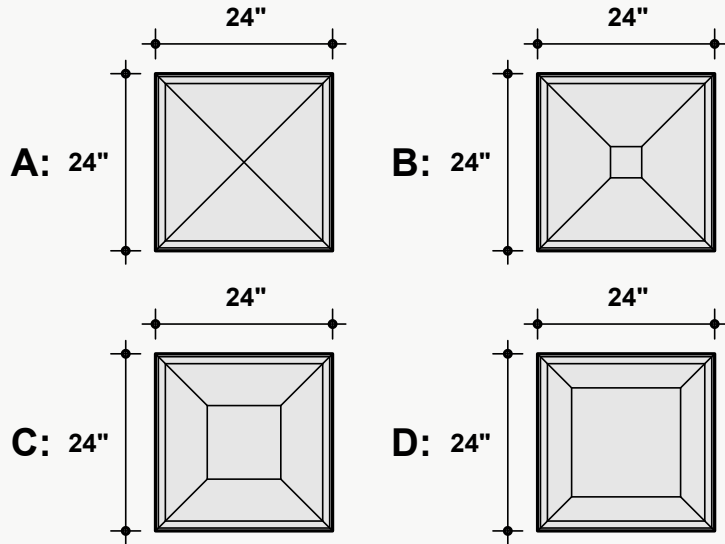

Dimensions

Standard Unit Dimensions

Typical ranges for length and width.

Custom Opportunity

Product dimensions can be manipulated in order to fit your design aesthetic and site conditions.

Standard Unit Thicknesses

Thickness is independent of material layer selection.

Product Details

Configuration Options

Categories

The categories shown represent the available options for this product.

Uniform

Checkerboard

Random