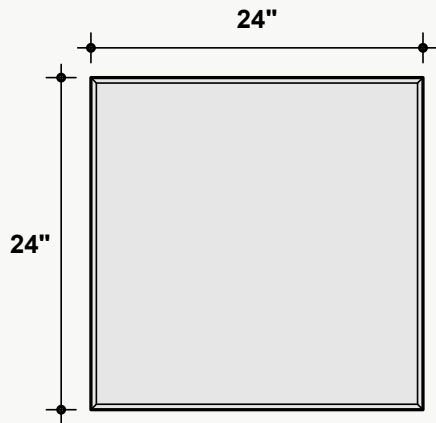

FOLDED GRID 016

GRD-FLD-016

Dimensions

Standard Unit Dimensions

Typical ranges for length and width.

Custom Opportunity

Product dimensions can be manipulated in order to fit your design aesthetic and site conditions.