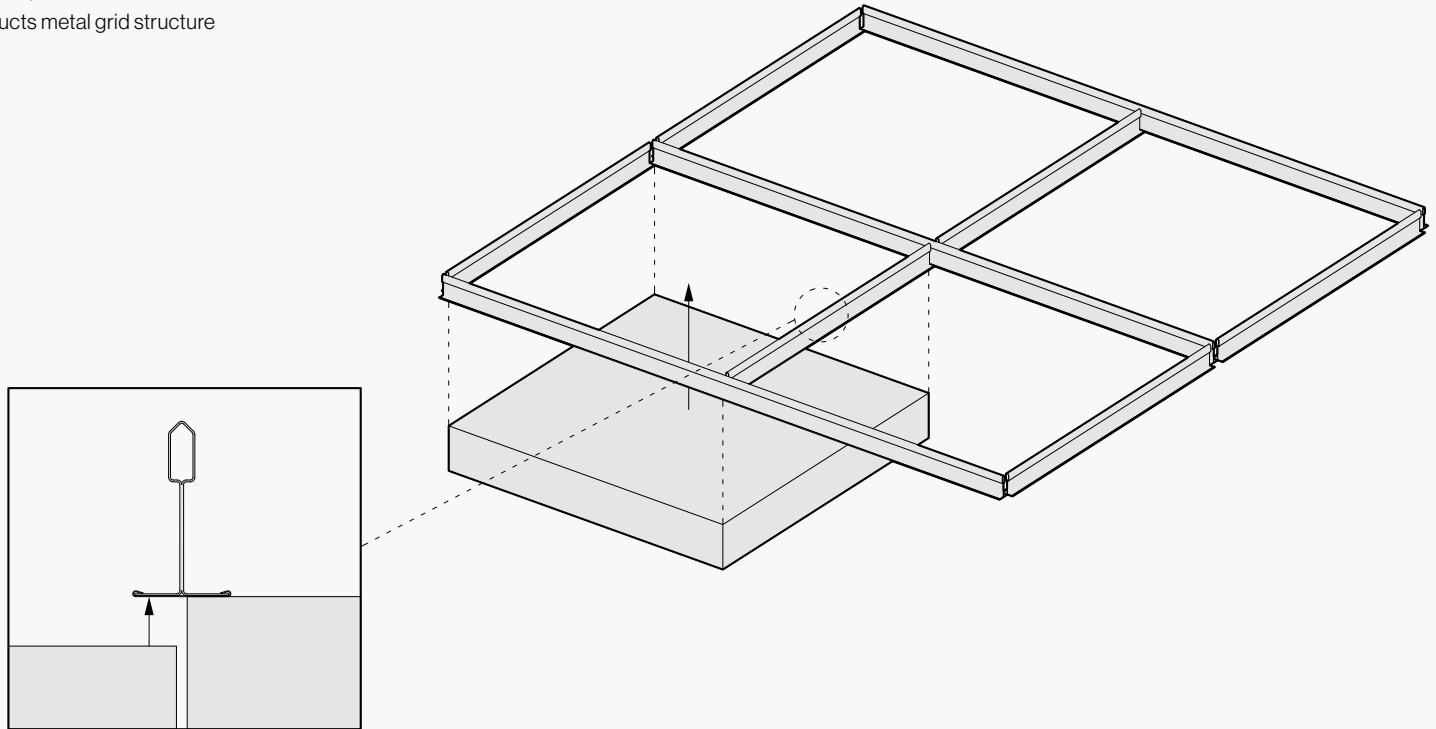

FOLDED GRID 016

GRD-FLD-016

Dimensions

Standard Unit Dimensions

Typical ranges for length and width.

Custom Opportunity

Product dimensions can be manipulated in order to fit your design aesthetic and site conditions.

Standard Unit Thicknesses

Thickness is independent of material layer selection.

Product Details

Installation Options

All products and installation methods can be **customized** to meet the unique requirements of your space.

Magnet

- + Easy to install, adjust, and remove
- + Visually obstructs metal grid structure

*Not all listed attachment methods may be applicable to this product.

Material Layers

Soundcore®

Our recycled PET felt creates an acoustic barrier, defending against wandering white noise and irritating echoes.