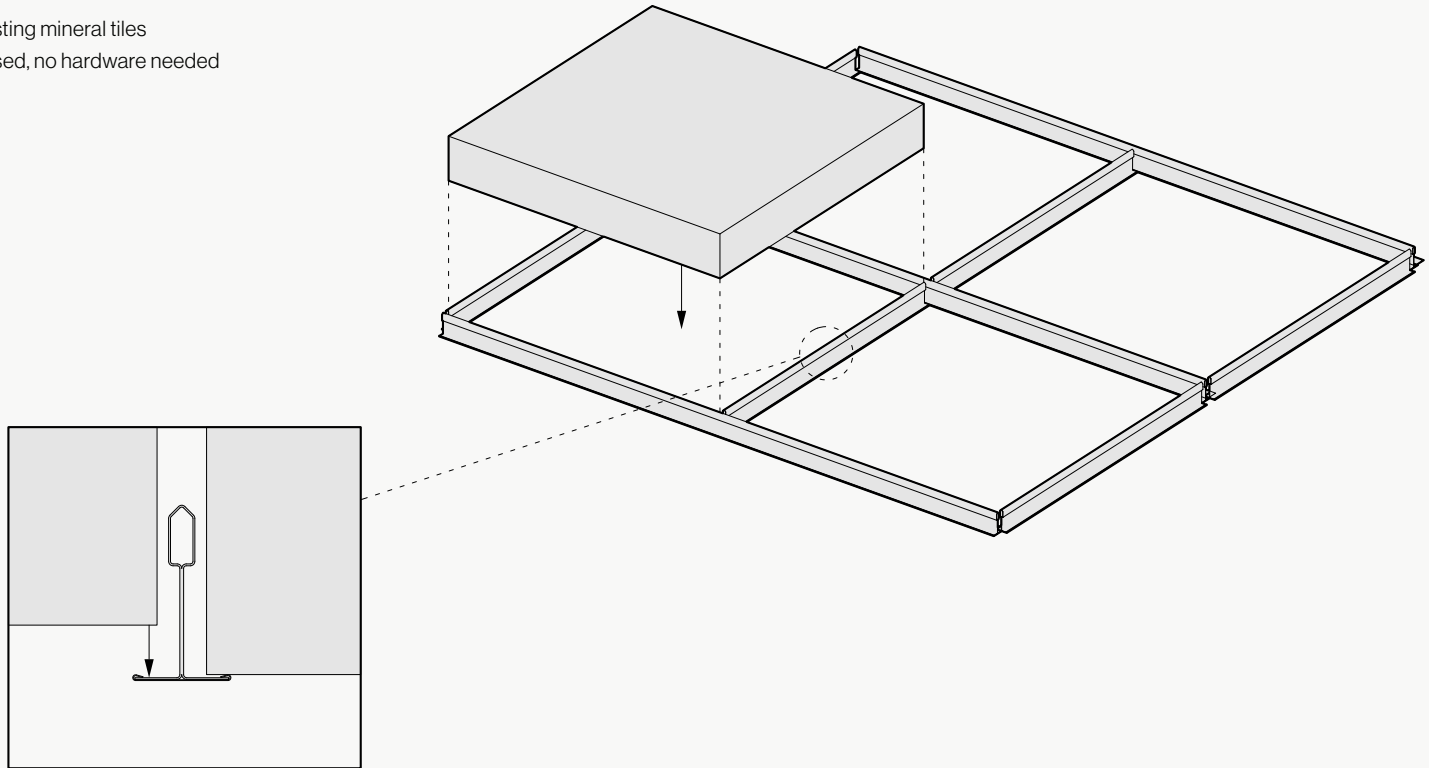

Standard Unit Thicknesses

Thickness is independent of material layer selection.

Configuration Options

Categories

The categories shown represent the available options for this product.

Convex

Concave

Installation Options

All products and installation methods can be **customized** to meet the unique requirements of your space.

Drop-In

- + Replaces existing mineral tiles
- + Substrate based, no hardware needed

*Not all listed attachment methods may be applicable to this product.