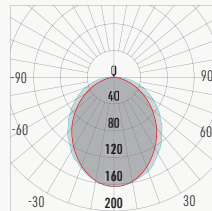

LHP			
CCT	3000K	3500K	4200K
Watts	7.0	7.0	7.0
Lumen	388	392	408
Lumen / W	51	52	54
Ratio	0.95	0.96	1.00