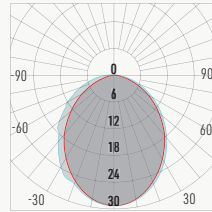

*Approximate. NRC rating may vary due to product dimensions and spacing.

Dimensions

Standard Unit Dimensions

Typical ranges for length and width.

***Available in lengths of 24\" & 48\"**

Standard Unit Thicknesses

Lighting Specs

Lighting Fixture Features:

- + Square profile: 0.93" x 1.00"
- + UL Certified
- + ALCOA 6063 - T5 Aluminum Alloy

98° (average) - Performance Per 1" - Tested at 4200K, 90+ CRI

LP1			
CCT	3000K	3500K	4200K
Watts	1.5	1.5	1.5
Lumen	65	65	68
Lumen / W	41	41	43
Ratio	0.95	0.96	1.00