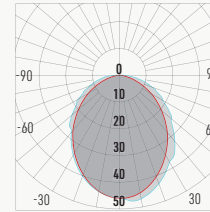

Lighting Specs

Lighting Fixture Features:

- + Square profile: 0.93" x 1.00"
- + UL Certified
- + ALCOA 6063 - T5 Aluminum Alloy

98° (average) - Performance Per 1" - Tested at 4200K, 90+ CRI

LP1			
CCT	3000K	3500K	4200K
Watts	1.5	1.5	1.5
Lumen	65	65	68
Lumen / W	41	41	43
Ratio	0.95	0.96	1.00

LP2			
CCT	3000K	3500K	4200K
Watts	2.9	2.9	2.9
Lumen	105	106	110
Lumen / W	40	40	42
Ratio	0.95	0.96	1.00

LP3			
CCT	3000K	3500K	4200K
Watts	4.4	4.4	4.4
Lumen	163	165	172
Lumen / W	41	41	43
Ratio	0.95	0.96	1.00