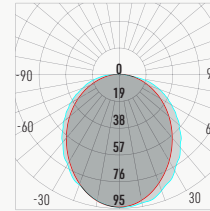

Lighting Specs

Lighting Fixture Features:

- + Square profile: 0.93" x 1.00"
- + UL Certified
- + ALCOA 6063 - T5 Aluminum Alloy

98° (average) - Performance Per 1" - Tested at 4200K, 90+ CRI

LP1			
CCT	3000K	3500K	4200K
Watts	1.5	1.5	1.5
Lumen	65	65	68
Lumen / W	41	41	43
Ratio	0.95	0.96	1.00

LP2			
CCT	3000K	3500K	4200K
Watts	2.9	2.9	2.9
Lumen	105	106	110
Lumen / W	40	40	42
Ratio	0.95	0.96	1.00

LP3			
CCT	3000K	3500K	4200K
Watts	4.4	4.4	4.4
Lumen	163	165	172
Lumen / W	41	41	43
Ratio	0.95	0.96	1.00