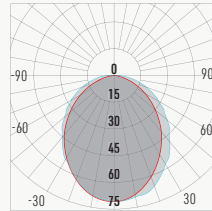

Lighting Specs

Lighting Fixture Features:

- + Square profile: 0.93" x 1.00"
- + UL Certified
- + ALCOA 6063 - T5 Aluminum Alloy

98° (average) - Performance Per 1" - Tested at 4200K, 90+ CRI

LP1			
CCT	3000K	3500K	4200K
Watts	1.5	1.5	1.5
Lumen	65	65	68
Lumen / W	41	41	43
Ratio	0.95	0.96	1.00

LP2			
CCT	3000K	3500K	4200K
Watts	2.9	2.9	2.9
Lumen	105	106	110
Lumen / W	40	40	42
Ratio	0.95	0.96	1.00

LP3			
CCT	3000K	3500K	4200K
Watts	4.4	4.4	4.4
Lumen	163	165	172
Lumen / W	41	41	43
Ratio	0.95	0.96	1.00