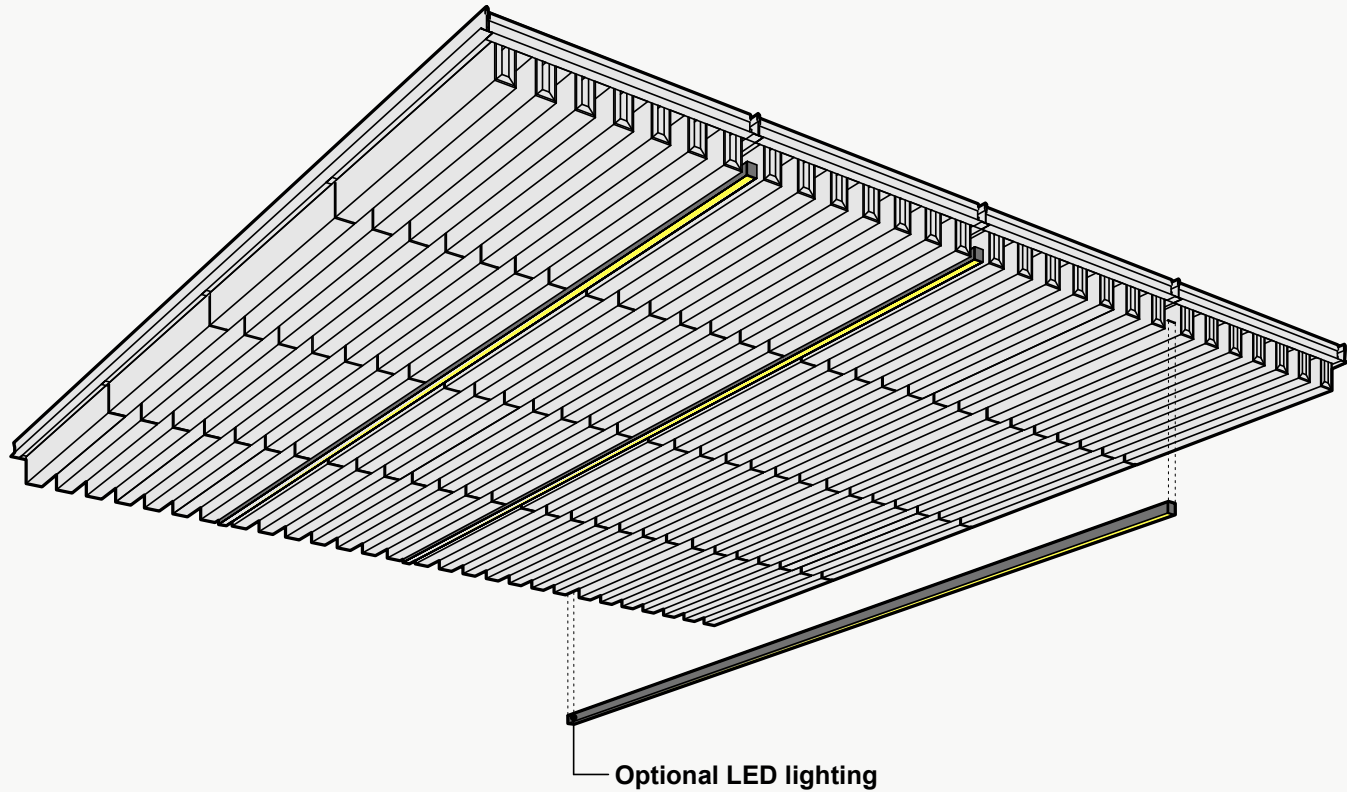

Thickness is independent of material layerselection.

Custom Opportunity

Product dimensions can be manipulated in order to fit your design aesthetic and site conditions.

Product Details

Lighting Integration