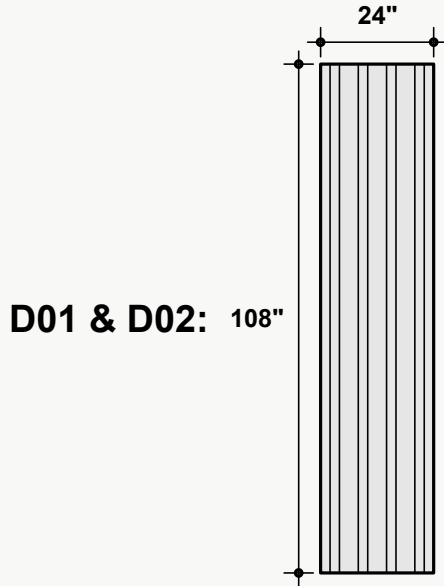

Dimensions

Standard Unit Dimensions

Typical ranges for height and width.

Custom Opportunity

Product dimensions can be manipulated in order to fit your design aesthetic and site conditions.

Standard Unit Thicknesses