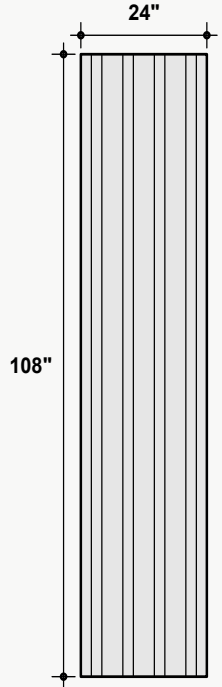

Design Options