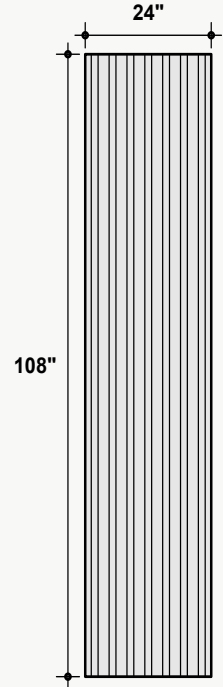

Dimensions

Standard Unit Dimensions

Typical ranges for height and width.

Custom Opportunity

Product dimensions can be manipulated in order to fit your design aesthetic and site conditions.

Standard Unit Thicknesses

Thickness is independent of material layer selection.

Product Details

Design Options

D01

D02

Installation Options*

All products and installation methods can be **customized** to meet the unique requirements of your space.