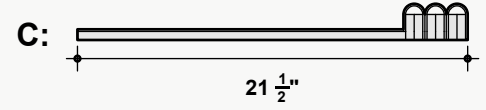

*Approximate. NRC rating may vary due to product dimensions and spacing.

Dimensions

Standard Unit Dimensions

Typical ranges for height and width.

Custom Opportunity

Product dimensions can be manipulated in order to fit your design aesthetic and site conditions.

Standard Unit Thicknesses

Thickness is dependent on material layer selection.

Units

Product Details

Configuration Options

The layouts shown are a summation of individual units. Individual units may be assembled in various arrangements to dictate the larger design. Configurations shown are suggested, but can be rearranged to achieve a custom layout.