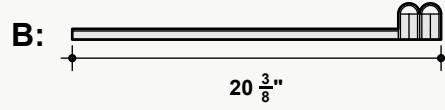

*Approximate. NRC rating may vary due to product dimensions and spacing.

Dimensions

Standard Unit Dimensions

Typical ranges for height and width.

Custom Opportunity

Product dimensions can be manipulated in order to fit your design aesthetic and site conditions.

Standard Unit Thicknesses

Thickness is dependent on material layer selection.

Units

Product Details

Configuration Options

The layouts shown are a summation of individual units. Individual units may be assembled in various arrangements to dictate the larger design. Configurations shown are suggested, but can be rearranged to achieve a custom layout.