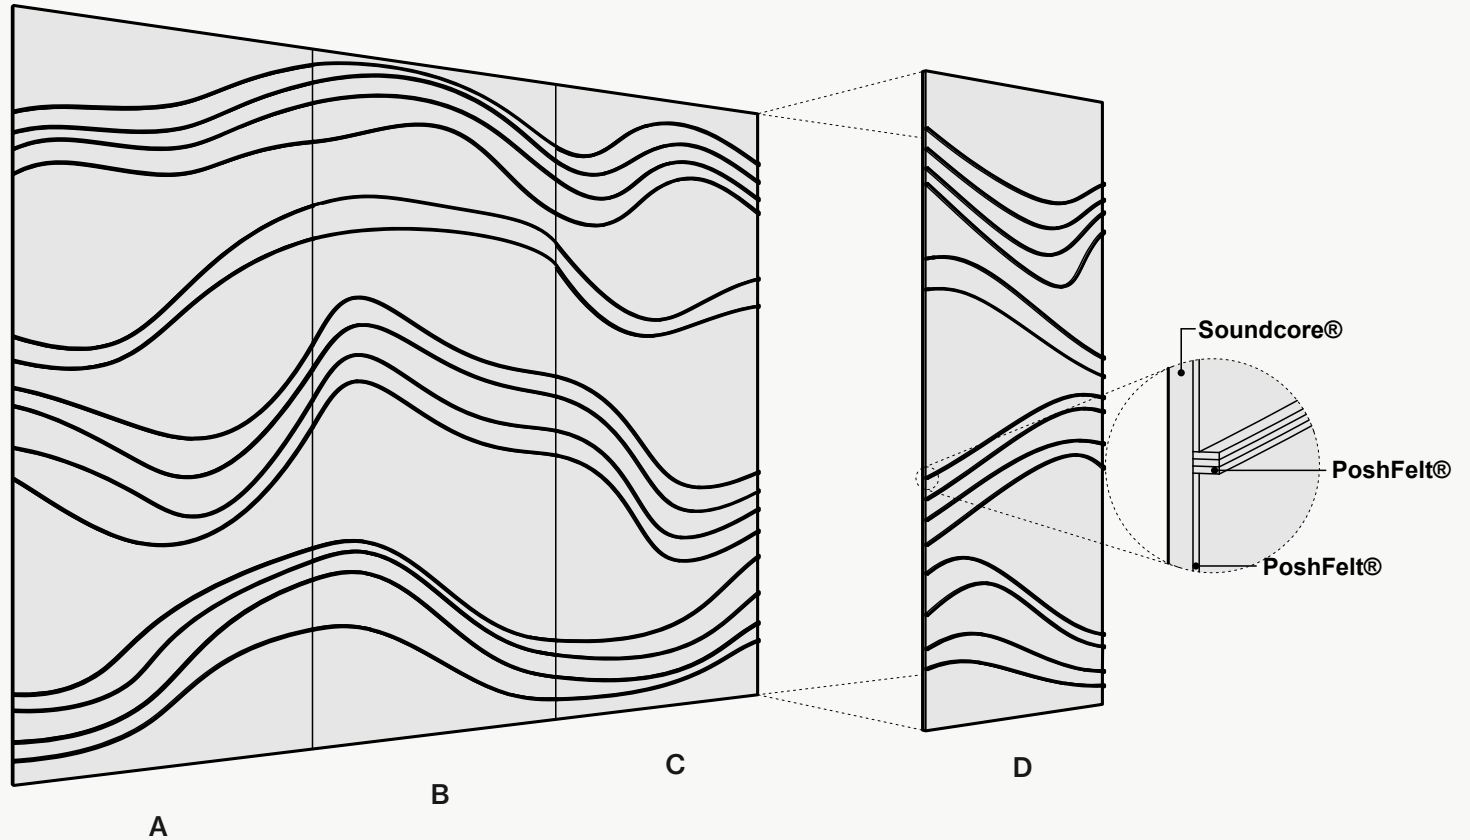

Product Details