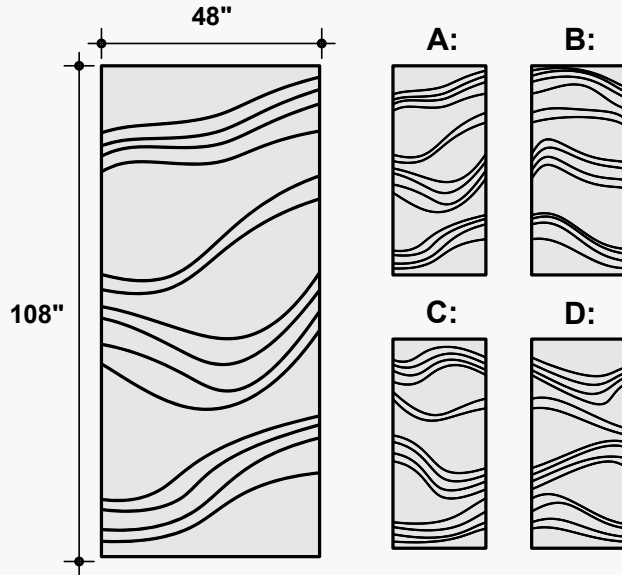

Material Specifications

	Soundcore®	PoshFelt®
Content	Recycled PET acoustic felt	100% Merino or Karakul wool acoustic felt
Weathering	Colorfast, non-deteriorating, non-hygroscopic	Colorfast, non-deteriorating, non-woven, moisture resistant
Environmental	Recycled PET acoustic felt is 60% post-consumer recycled content and is 100% recyclable. Contributes points toward LEED v4, CDPH v1.2, VOC free, non-toxic, non-allergenic, anti-microbial - does not attract mold and mildew. Compliant with Living Building Challenge criteria & DECLARE Red List Free.	100% organic wool design felt is a rapidly renewable resource and is 100% biodegradable/compostable. Contributes points toward LEED v4, CDPH v1.2, VOC free, no chemical irritants, no formaldehyde, and is free of other harmful substances. Compliant with Living Building Challenge criteria & DECLARE Red List Free.
Variation	PET felt panels are created through a manufacturing process known as 'felting'. This process results in a heathered appearance. Color color tones may appear in the same panel. Slight color variations should be expected.	Due to its 100% natural origin, the raw fibers of wool felt contain inclusions and color variations throughout the material. Color matching is not guaranteed between dye lots and inconsistencies may be more prominent in volumes that exceed the normal commercial standard.

*Approximate. NRC rating may vary due to product dimensions and spacing.

Dimensions

Standard Unit Dimensions

Typical ranges for height and width.

Custom Opportunity

Product dimensions can be manipulated in order to fit your design aesthetic and site conditions.