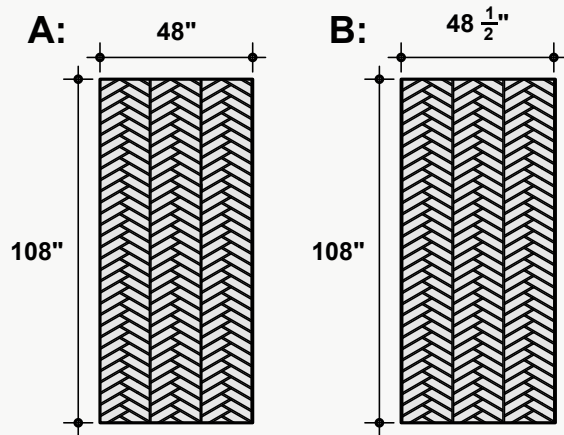

Dimensions

Standard Unit Dimensions

Typical ranges for height and width.

Custom Opportunity

Product dimensions can be manipulated in order to fit your design aesthetic and site conditions.

Standard Unit Thicknesses