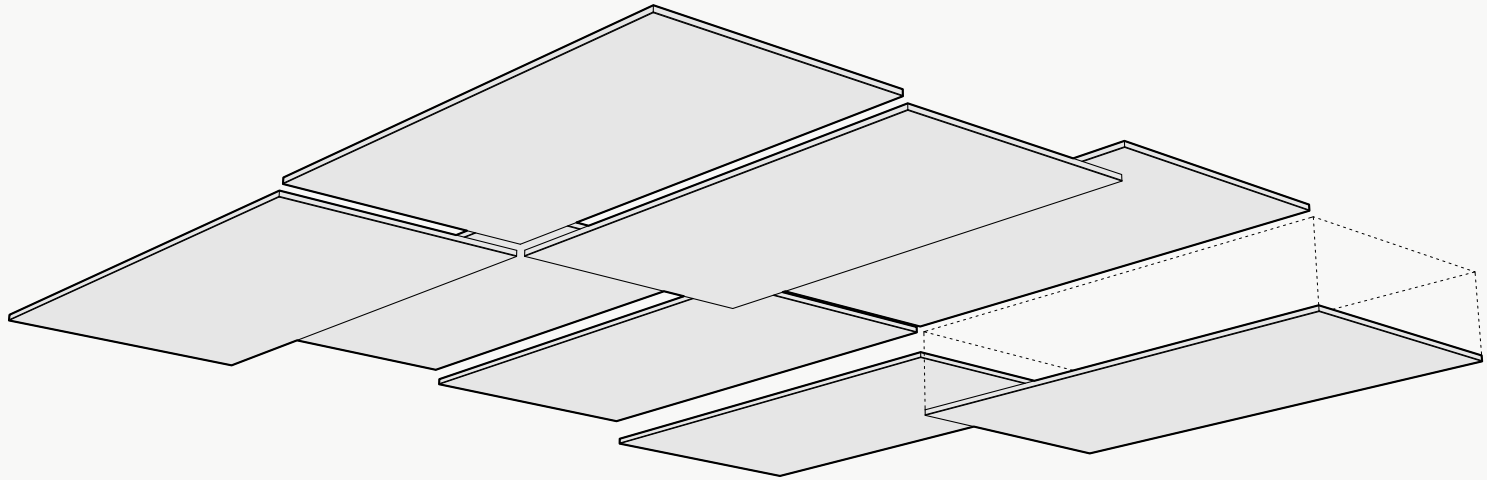

Unit Configuration

The configuration shown is suggested but can be customized to reflect your design intent and the needs of your space.