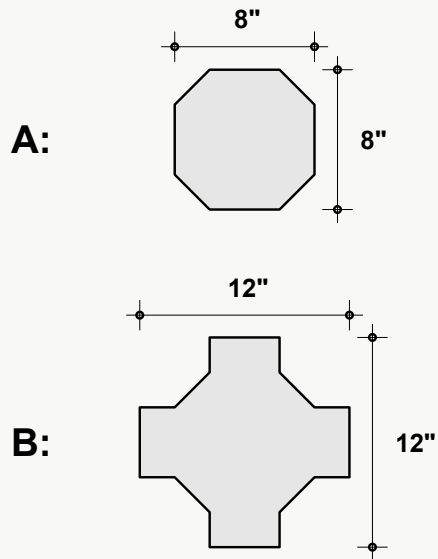

Dimensions

Standard Unit Dimensions

Typical ranges for height and width.

Custom Opportunity

Product dimensions can be manipulated in order to fit your design aesthetic and site conditions.

Standard Unit Thicknesses

Thickness is dependent on material layer selection.

Product Details

Configuration Options

The layouts shown are a summation of individual units. Individual units may be assembled in various arrangements to dictate the larger design. Configurations shown are suggested, but can be rearranged to achieve a custom layout.