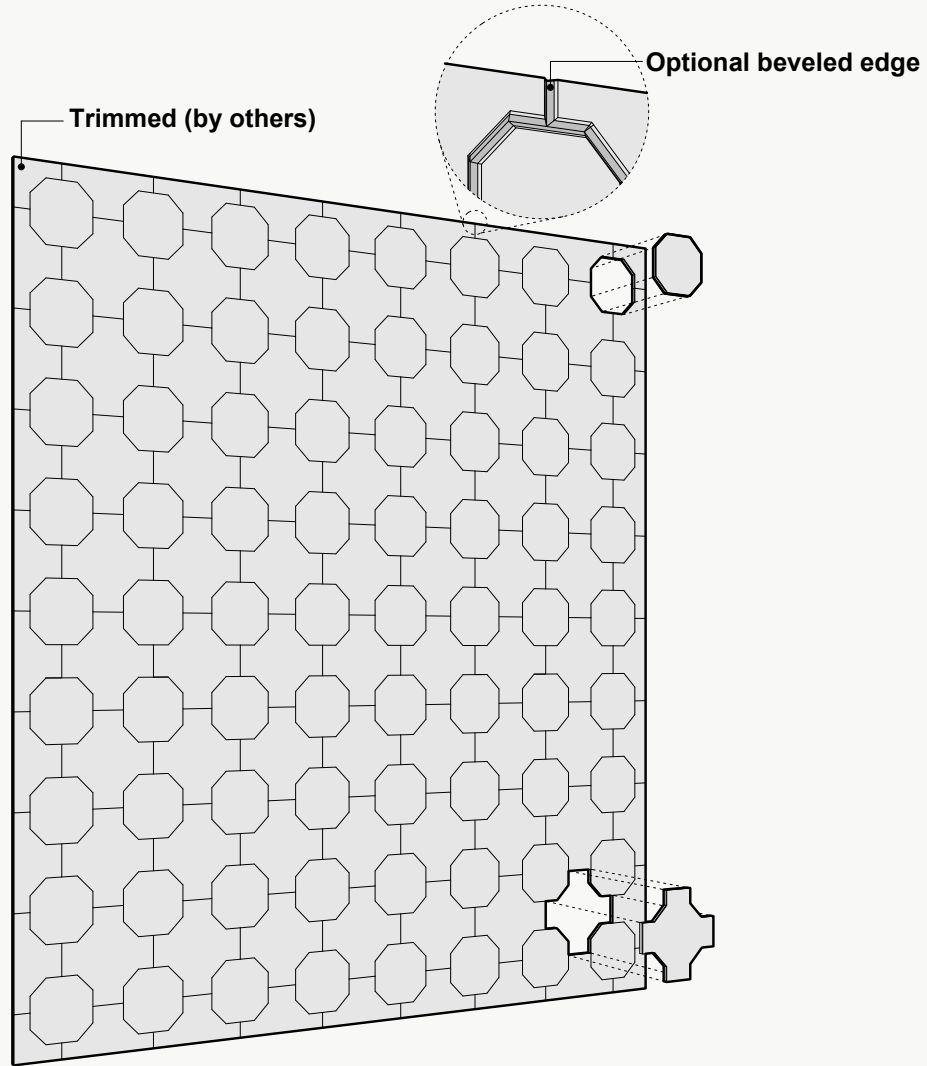

Dimensions

Standard Unit Dimensions

Typical ranges for height and width.

Custom Opportunity

Product dimensions can be manipulated in order to fit your design aesthetic and site conditions.

Standard Unit Thicknesses

Thickness is dependent on material layer selection.

Product Details

Configuration Options

The layouts shown are a summation of individual units. Individual units may be assembled in various arrangements to dictate the larger design. Configurations shown are suggested, but can be rearranged to achieve a custom layout.