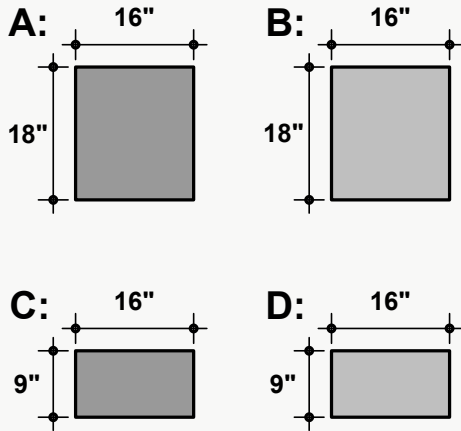

Dimensions

Standard Unit Dimensions

Typical ranges for height and width.

Custom Opportunity

Product dimensions can be manipulated in order to fit your design aesthetic and site conditions.

Standard Unit Thicknesses

Thickness is dependent on material layer selection.

Configuration Options

Categories

The categories shown represent the available options for this product.

A A
A A

Uniform

A B
B A

Thickness Variation

A CC
CC A

Size Variation

CC B
B CC

Thickness and Size Variation

Layouts

The layouts shown are a summation of individual units. Individual units may be assembled in various arrangements to dictate the larger design. Configurations shown are suggested, but can be rearranged to achieve a custom layout.