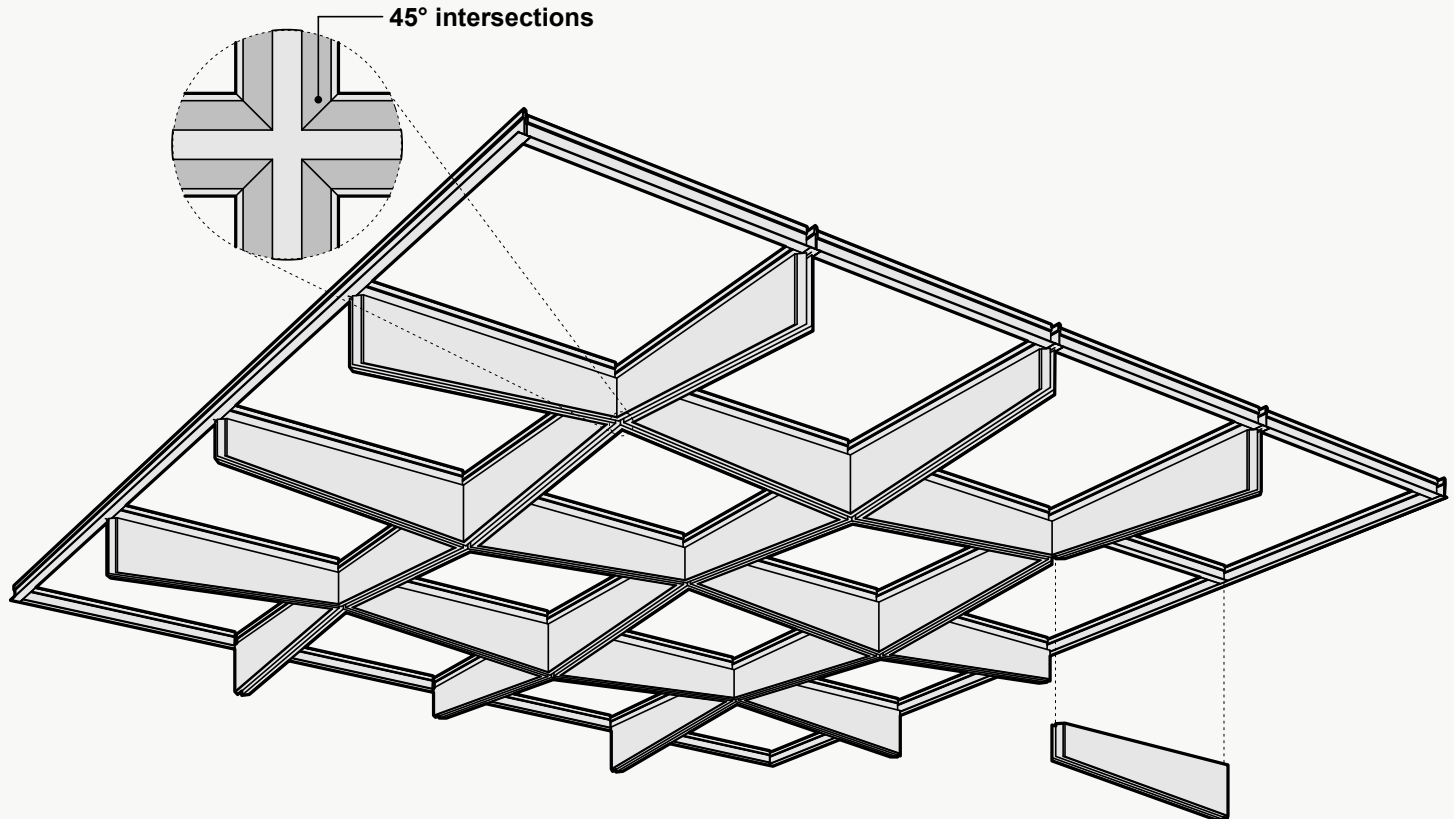

Product Details