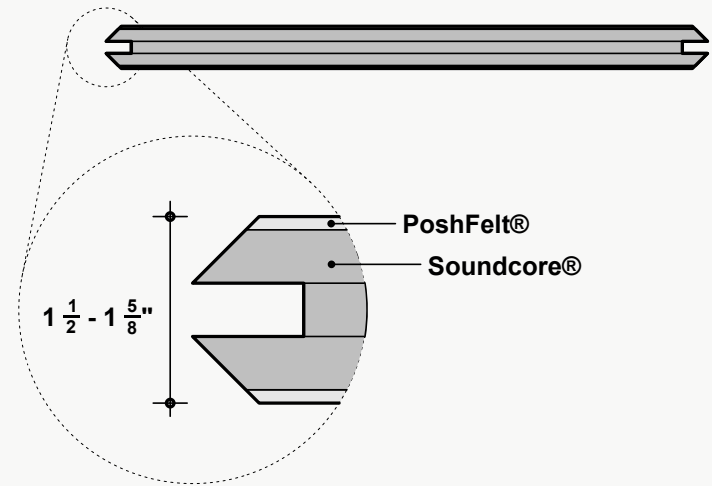

Standard Unit Thicknesses

Thickness is dependent on material layer selection.