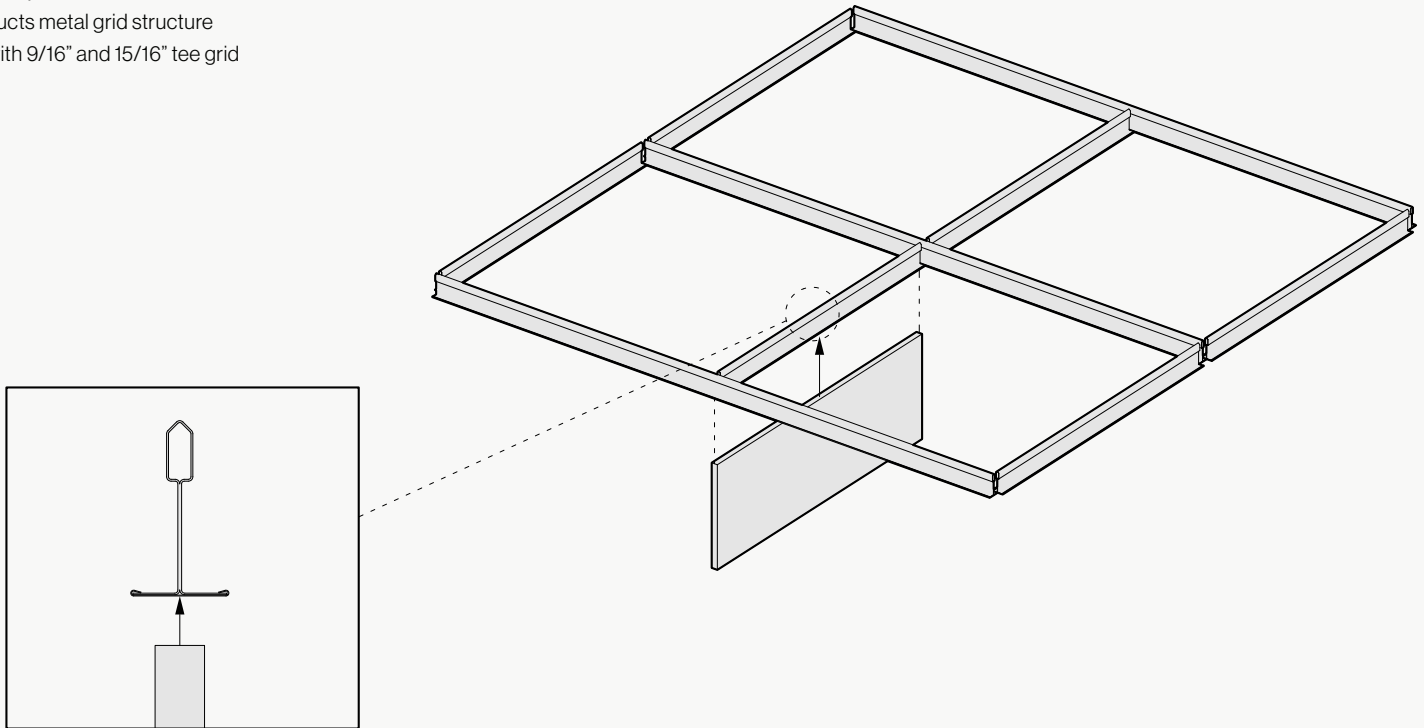

Standard Unit Thicknesses

Thickness is dependent on material layer selection.

Product Details

Installation Options

All products and installation methods can be **customized** to meet the unique requirements of your space.

Magnet

- + Easy to install, adjust, and remove
- + Visually obstructs metal grid structure
- + Compatible with 9/16" and 15/16" tee grid

*Not all listed attachment methods may be applicable to this product.