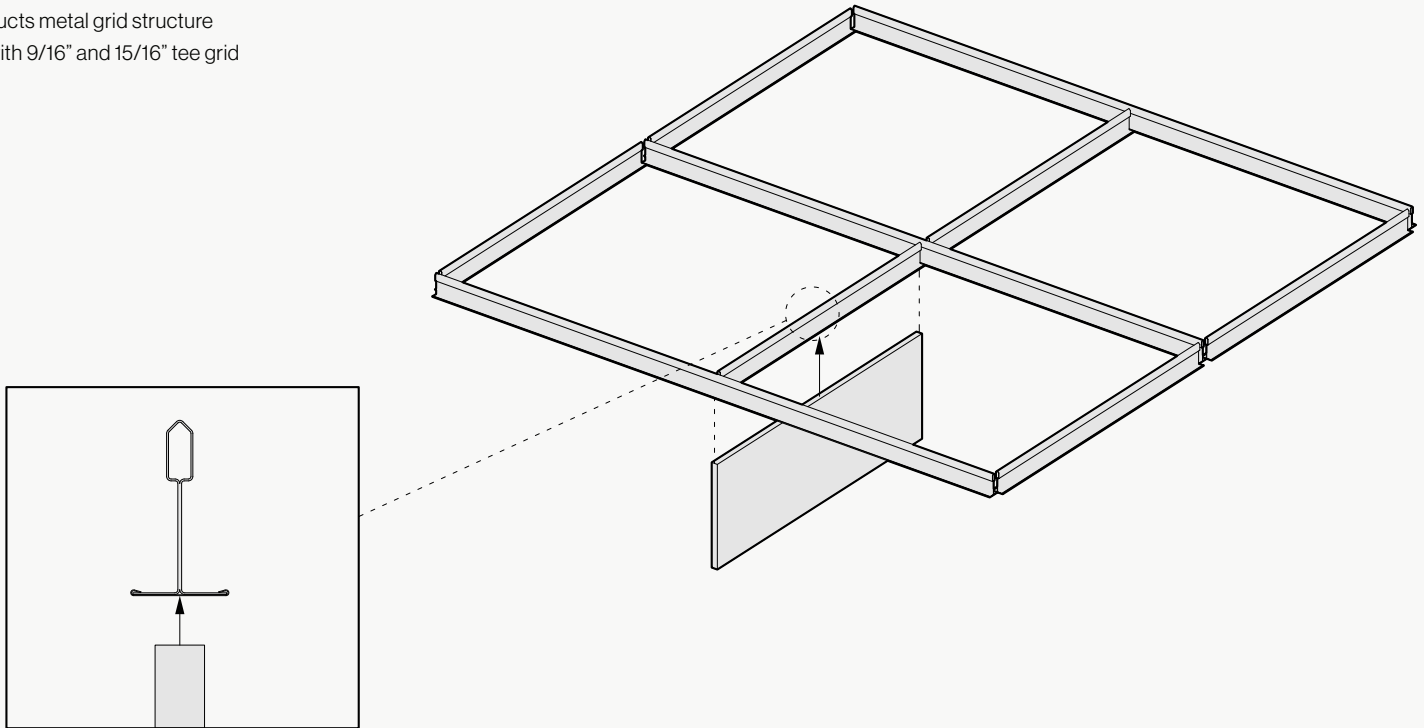

### Magnet

- + Easy to install, adjust, and remove
- + Visually obstructs metal grid structure
- + Compatible with 9/16" and 15/16" tee grid

\*Not all listed attachment methods may be applicable to this product.