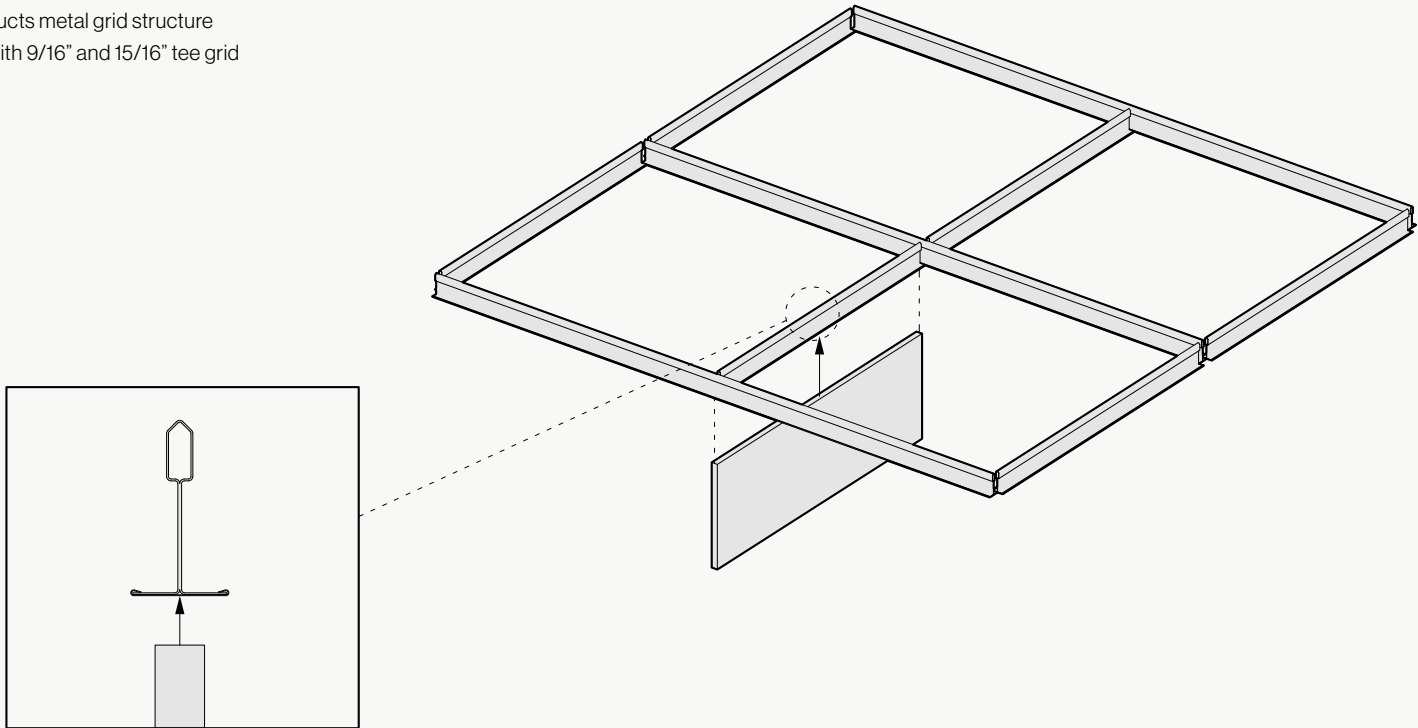

Standard Unit Thicknesses

Thickness is dependent on material layer selection.

Product Details

Installation Options

All products and installation methods can be **customized** to meet the unique requirements of your space.

Magnet

- + Easy to install, adjust, and remove
- + Visually obstructs metal grid structure
- + Compatible with 9/16" and 15/16" tee grid

*Not all listed attachment methods may be applicable to this product.