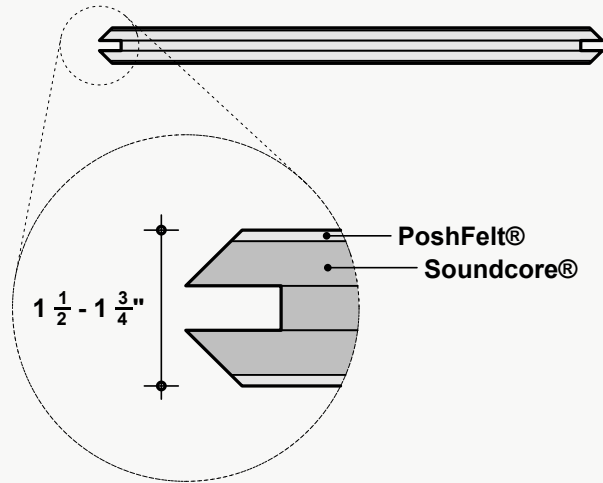

Standard Unit Thicknesses

Thickness is dependent on material layer selection.