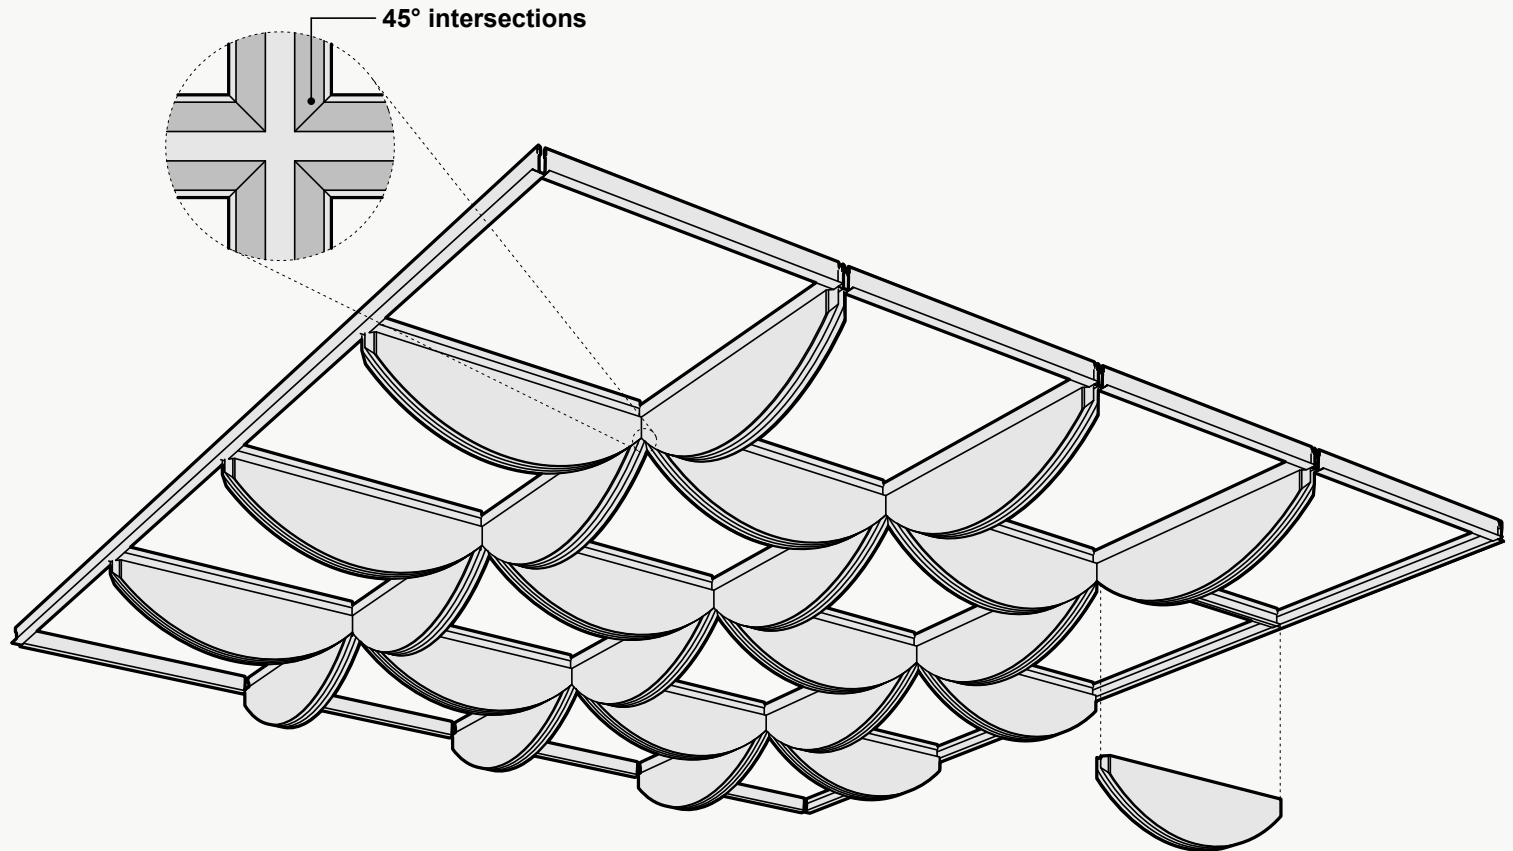

Product Details