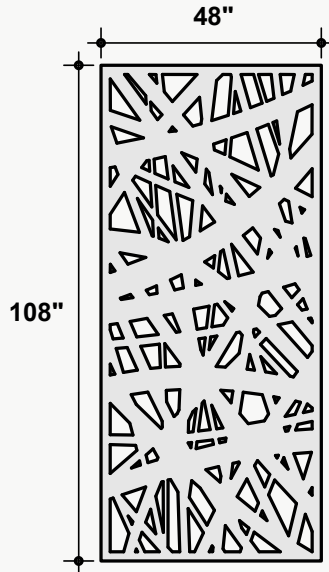

*Approximate. NRC rating may vary due to product dimensions and spacing.

Dimensions

Standard Unit Dimensions

Typical ranges for height and width.

Custom Opportunity

Product dimensions can be manipulated in order to fit your design aesthetic and site conditions.