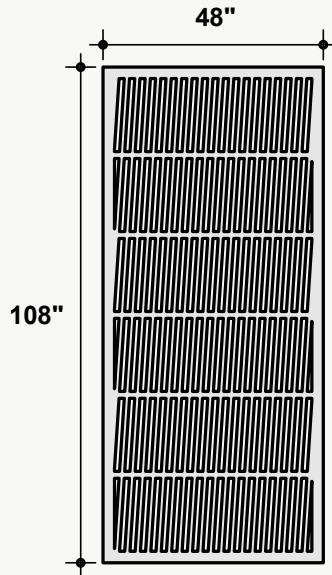

*Approximate. NRC rating may vary due to product dimensions and spacing.

Dimensions

Standard Unit Dimensions

Typical ranges for height and width.

Custom Opportunity

Product dimensions can be manipulated in order to fit your design aesthetic and site conditions.