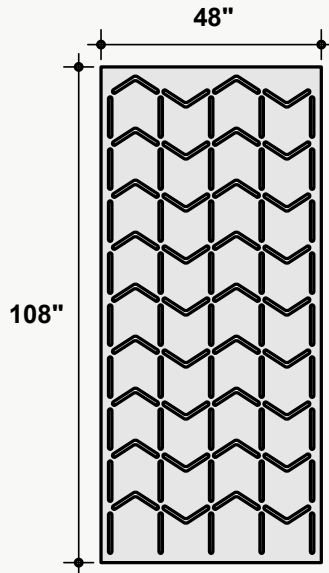

*Approximate. NRC rating may vary due to product dimensions and spacing.

Dimensions

Standard Unit Dimensions

Typical ranges for height and width.

Custom Opportunity

Product dimensions can be manipulated in order to fit your design aesthetic and site conditions.