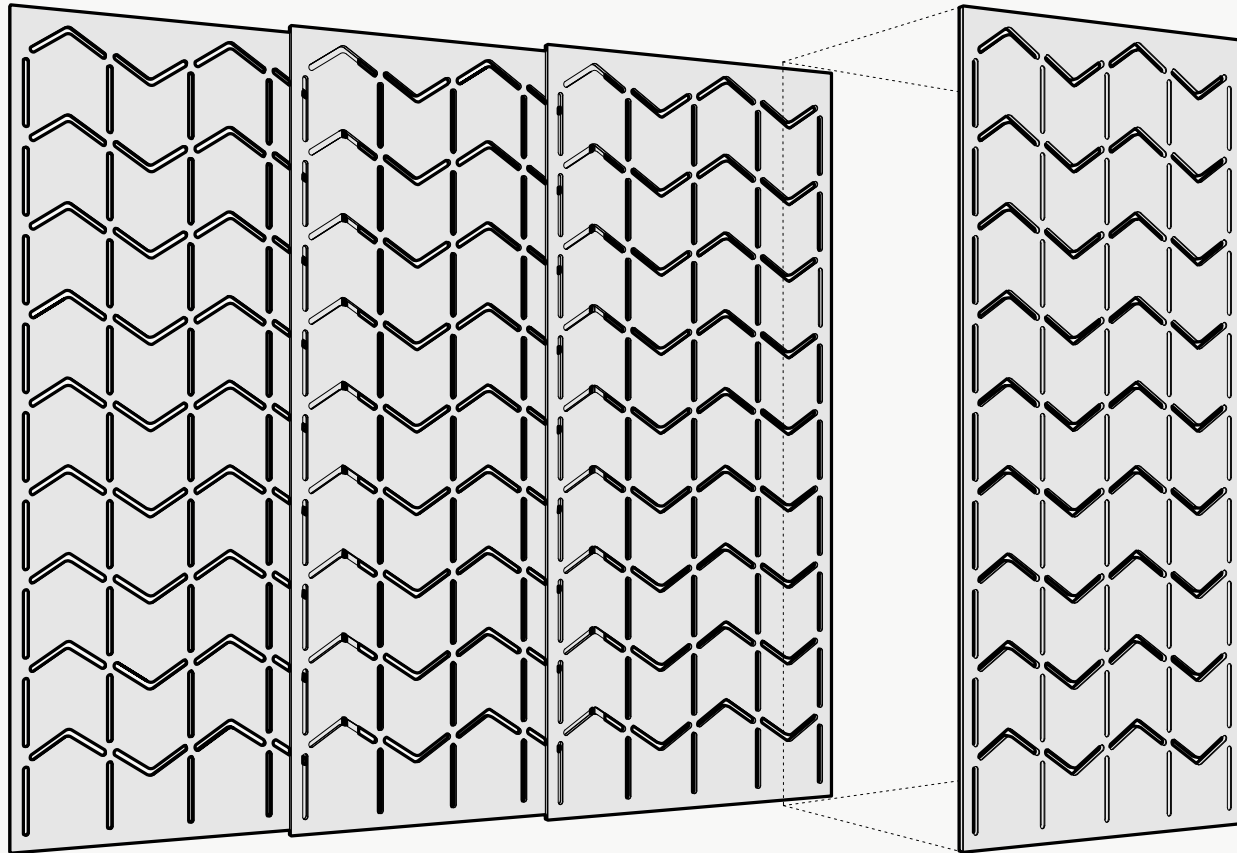

*Approximate. NRC rating may vary due to product dimensions and spacing.

Dimensions

Standard Unit Dimensions

Typical ranges for height and width.

Custom Opportunity

Product dimensions can be manipulated in order to fit your design aesthetic and site conditions.

Standard Unit Thicknesses

Thickness is dependent on material layer selection.

Product Details

Installation Options*

All products and installation methods can be **customized** to meet the unique requirements of your space.