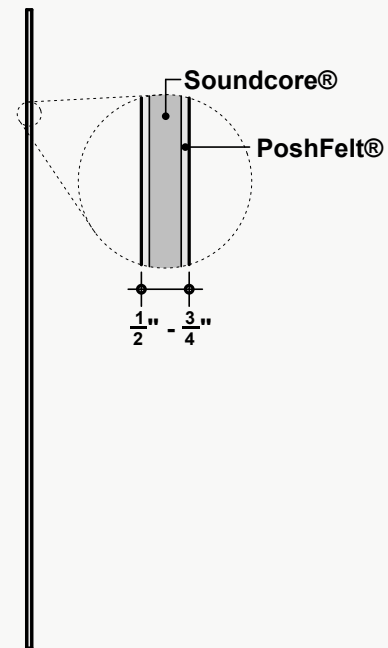

Standard Unit Thicknesses

Thickness is dependent on material layer selection.