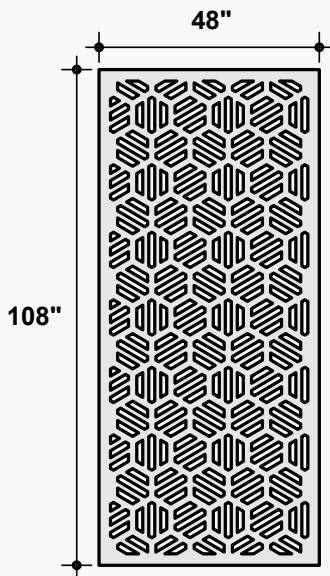

SINGLE DIVIDERS 026

DVD-SGL-026

Dimensions

Standard Unit Dimensions

Typical ranges for height and width.

Custom Opportunity

Product dimensions can be manipulated in order to fit your design aesthetic and site conditions.

Standard Unit Thicknesses

Thickness is dependent on material layer selection.

Product Details

Installation Options*

All products and installation methods can be **customized** to meet the unique requirements of your space.