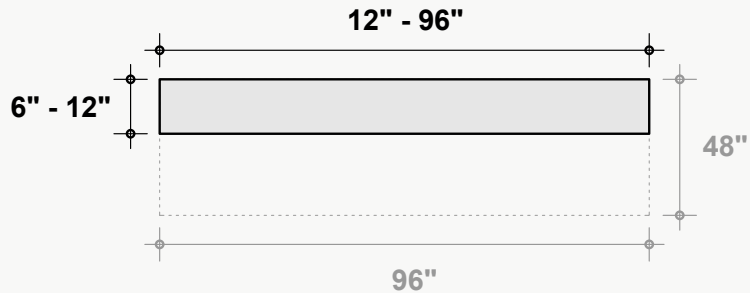

Technical Drawings

Standard Dimensions

Typical ranges for length and height.

Custom Opportunity

Product dimensions can be manipulated in order to fit your design aesthetic and site conditions.

Standard Thickness

Thickness is dependent on material layer selection.

On-Center Spacing

Our standard baffle spacing is 6"-12" on-center. Acoustic performance of baffles improves as spacing is reduced.

Unit Configuration

The configuration shown is suggested but can be customized to reflect your design intent and the needs of your space.