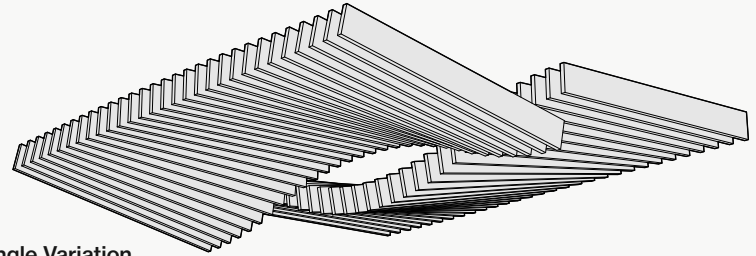

Angle Variation