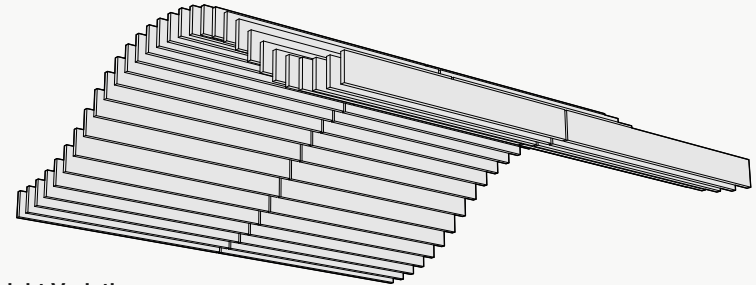

Thickness is dependent on material layer selection.

On-Center Spacing

Our standard baffle spacing is 6"-12" on-center. Acoustic performance of baffles improves as spacing is reduced.

Unit Configuration

The configuration shown is suggested but can be customized to reflect your design intent and the needs of your space.

Configurations

Spacing Variation

Angle Variation

Non-Linear Arrangement

Height Variation

Installation Options

All products and installation methods can be **customized** to meet the unique requirements of your space.

Rail Suspension Advantages

Rail suspension installation methods are designed for fast and easy installation by reducing the amount of suspension points. The rail structure acts as a guide for the baffles, maintaining baffle spacing and orientation while remaining easily customizable to fit most RCP layouts.