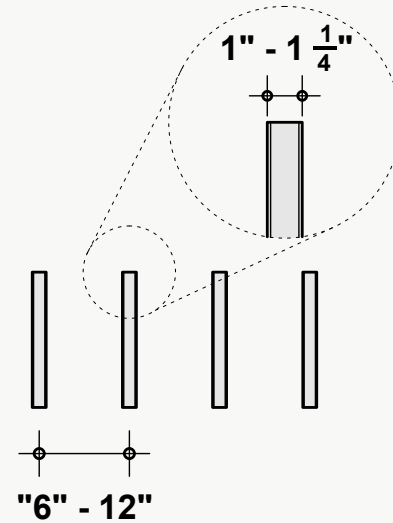

Technical Drawings

Standard Dimensions

Typical ranges for length and height.

Custom Opportunity

Product dimensions can be manipulated in order to fit your design aesthetic and site conditions.

Standard Thickness

Thickness is dependent on material layer selection.

On-Center Spacing

Our standard baffle spacing is 6"-12" on-center. Acoustic performance of baffles improves as spacing is reduced.

Unit Configuration

The configuration shown is suggested but can be customized to reflect your design intent and the needs of your space.