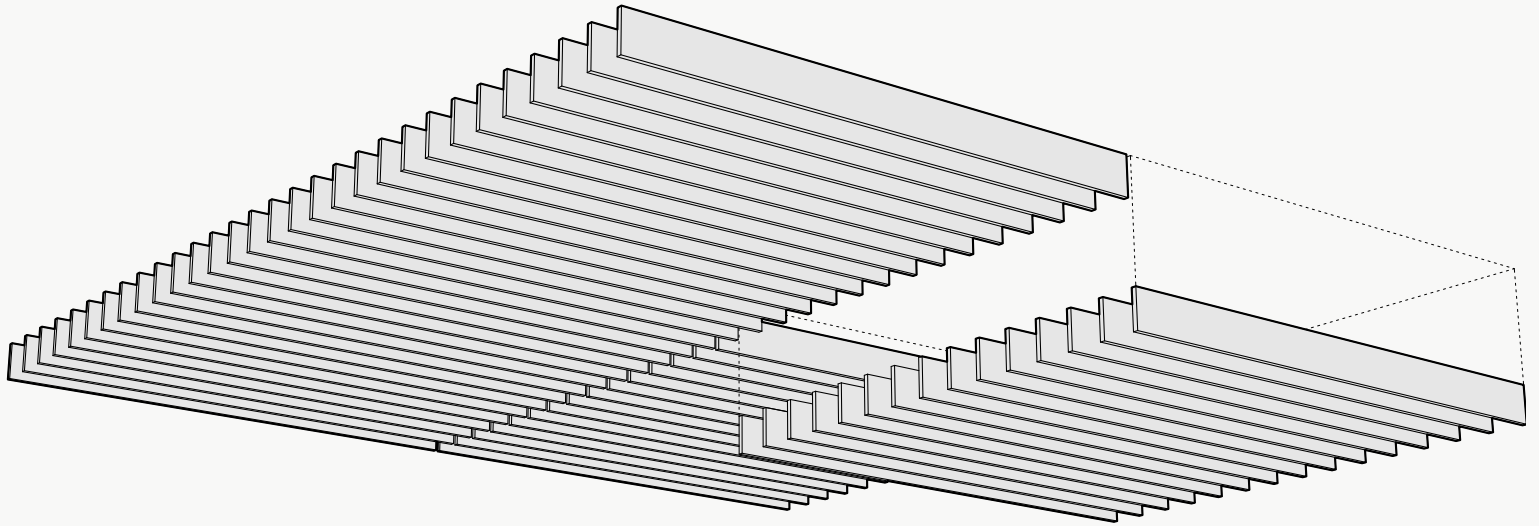

Technical Drawings

Standard Dimensions

Typical ranges for length and height.

Custom Opportunity

Product dimensions can be manipulated in order to fit your design aesthetic and site conditions.

Standard Thickness

Thickness is dependent on material layer selection.

On-Center Spacing

Our standard baffle spacing is 6"-12" on-center. Acoustic performance of baffles improves as spacing is reduced.

Unit Configuration

The configuration shown is suggested but can be customized to reflect your design intent and the needs of your space.