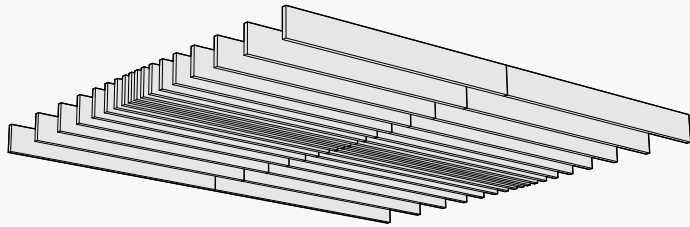

Configurations

Spacing Variation