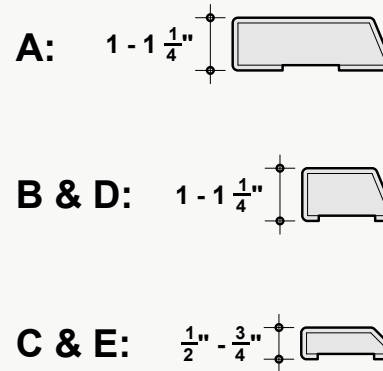

Standard Unit Thicknesses

Thickness is dependent on material layer selection.