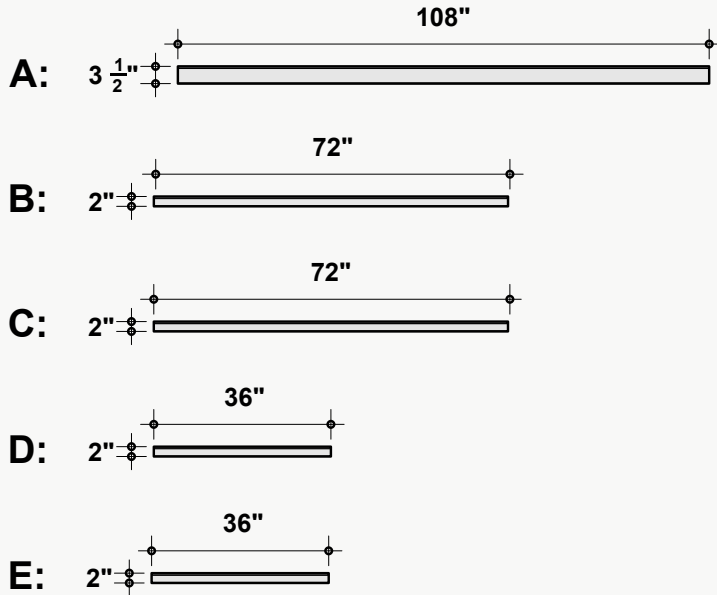

*Approximate. NRC rating may vary due to product dimensions and spacing.

Dimensions

Standard Unit Dimensions

Typical ranges for height and width.

Custom Opportunity

Product dimensions can be manipulated in order to fit your design aesthetic and site conditions.