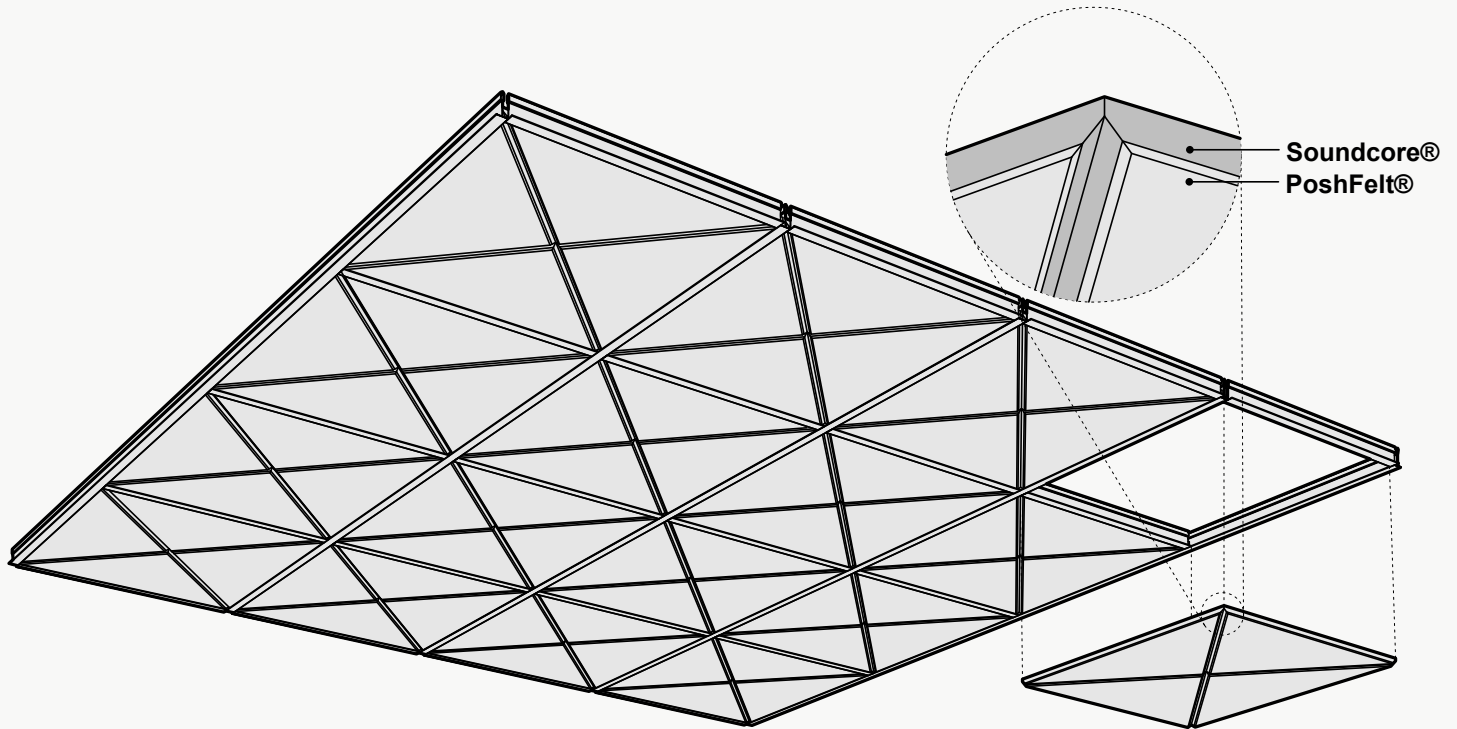

Product Details