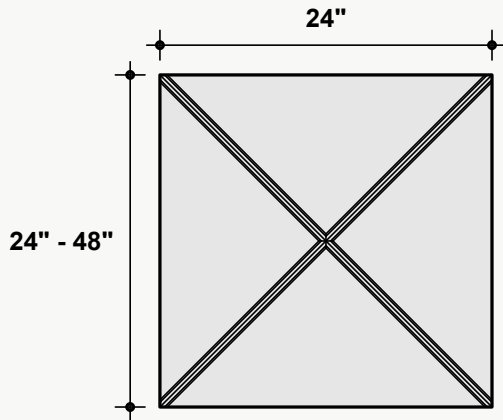

*Approximate. NRC rating may vary due to product dimensions and spacing.

Dimensions

Standard Unit Dimensions

Typical ranges for length and width.

***Available in lengths of 24\" & 48"**

Custom Opportunity

Product dimensions can be manipulated in order to fit your design aesthetic and site conditions.