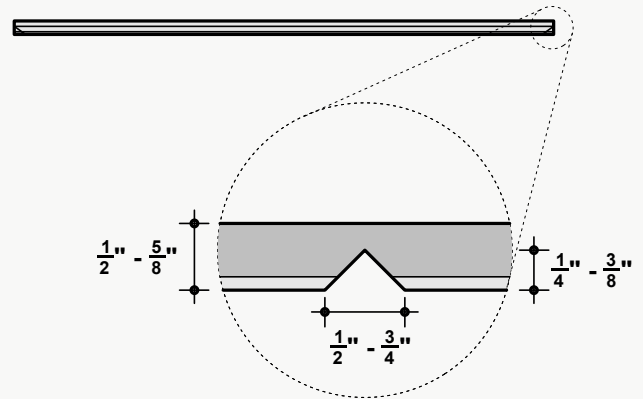

Standard Unit Thicknesses

Thickness is dependent on material layer selection.