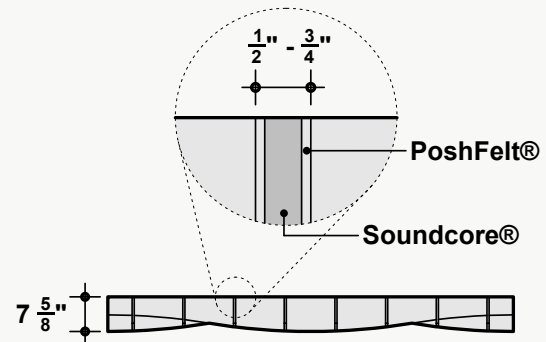

*Approximate. NRC rating may vary due to product dimensions and spacing.

Dimensions

Standard Unit Dimensions

Typical ranges for length and width.

Custom Opportunity

Product dimensions can be manipulated in order to fit your design aesthetic and site conditions.

Standard Unit Thicknesses

Thickness is dependent on material layer selection.

Product Details

Attachment Methods*

Aircraft Cable

- + Fastest/easiest height adjustment
- + Largest height adjustment range
- + Height and angle versatility
- + Accommodates uneven ceiling surfaces and MEP

Threaded Rod

- + Reduced product sway
- + Height and angle versatility
- + Accommodates uneven ceiling surfaces and MEP

Mechanical Direct

- + Lowest profile installation method
- + Eliminates product sway
- + Connects to: Unistrut, ACT Grid, flat ceiling surfaces
- + Connections: Magnets, Grid Clips, Panel Clips, Metal Bracket, Custom