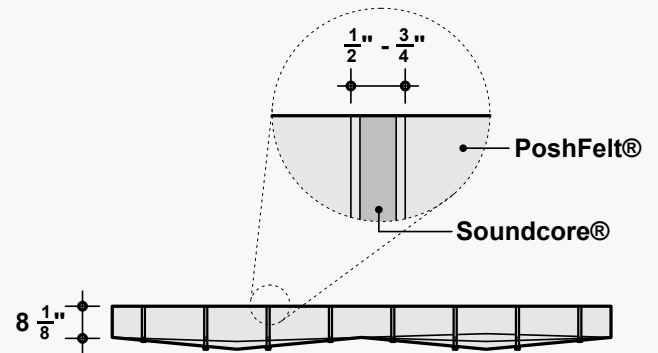

*Approximate. NRC rating may vary due to product dimensions and spacing.

Dimensions

Standard Unit Dimensions

Typical ranges for length and width.

Custom Opportunity

Product dimensions can be manipulated in order to fit your design aesthetic and site conditions.

Standard Unit Thicknesses

Thickness is dependent on material layer selection.

Product Details

Attachment Methods*

Aircraft Cable

- + Fastest/easiest height adjustment
- + Largest height adjustment range
- + Height and angle versatility
- + Accommodates uneven ceiling surfaces and MEP

Threaded Rod

- + Reduced product sway
- + Height and angle versatility
- + Accommodates uneven ceiling surfaces and MEP

Mechanical Direct

- + Lowest profile installation method
- + Eliminates product sway
- + Connects to: Unistrut, ACT Grid, flat ceiling surfaces
- + Connections: Magnets, Grid Clips, Panel Clips, Metal Bracket, Custom