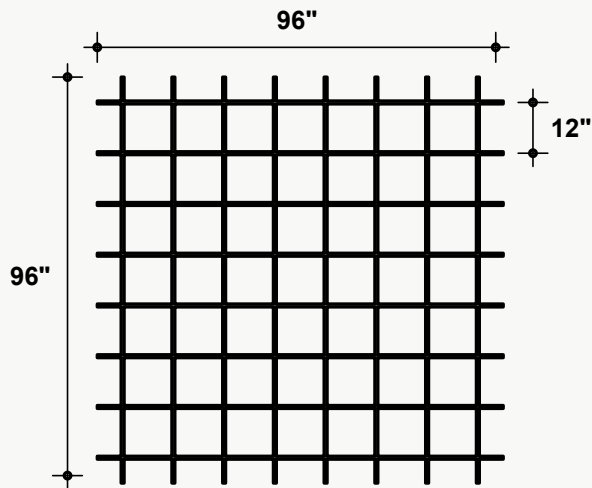

*Approximate. NRC rating may vary due to product dimensions and spacing.

Dimensions

Standard Unit Dimensions

Typical ranges for length and width.

Custom Opportunity

Product dimensions can be manipulated in order to fit your design aesthetic and site conditions.