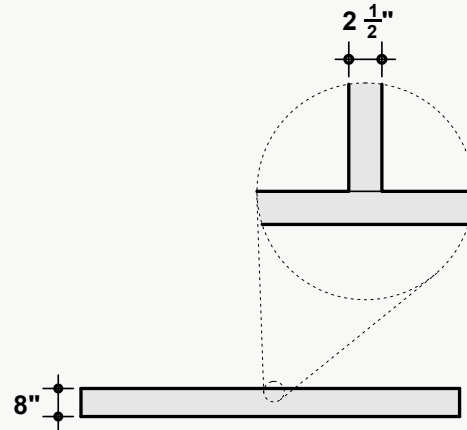

Standard Unit Thicknesses

Thickness is independent of material layer selection.

Custom Opportunity

Product dimensions can be manipulated in order to fit your design aesthetic and site conditions.