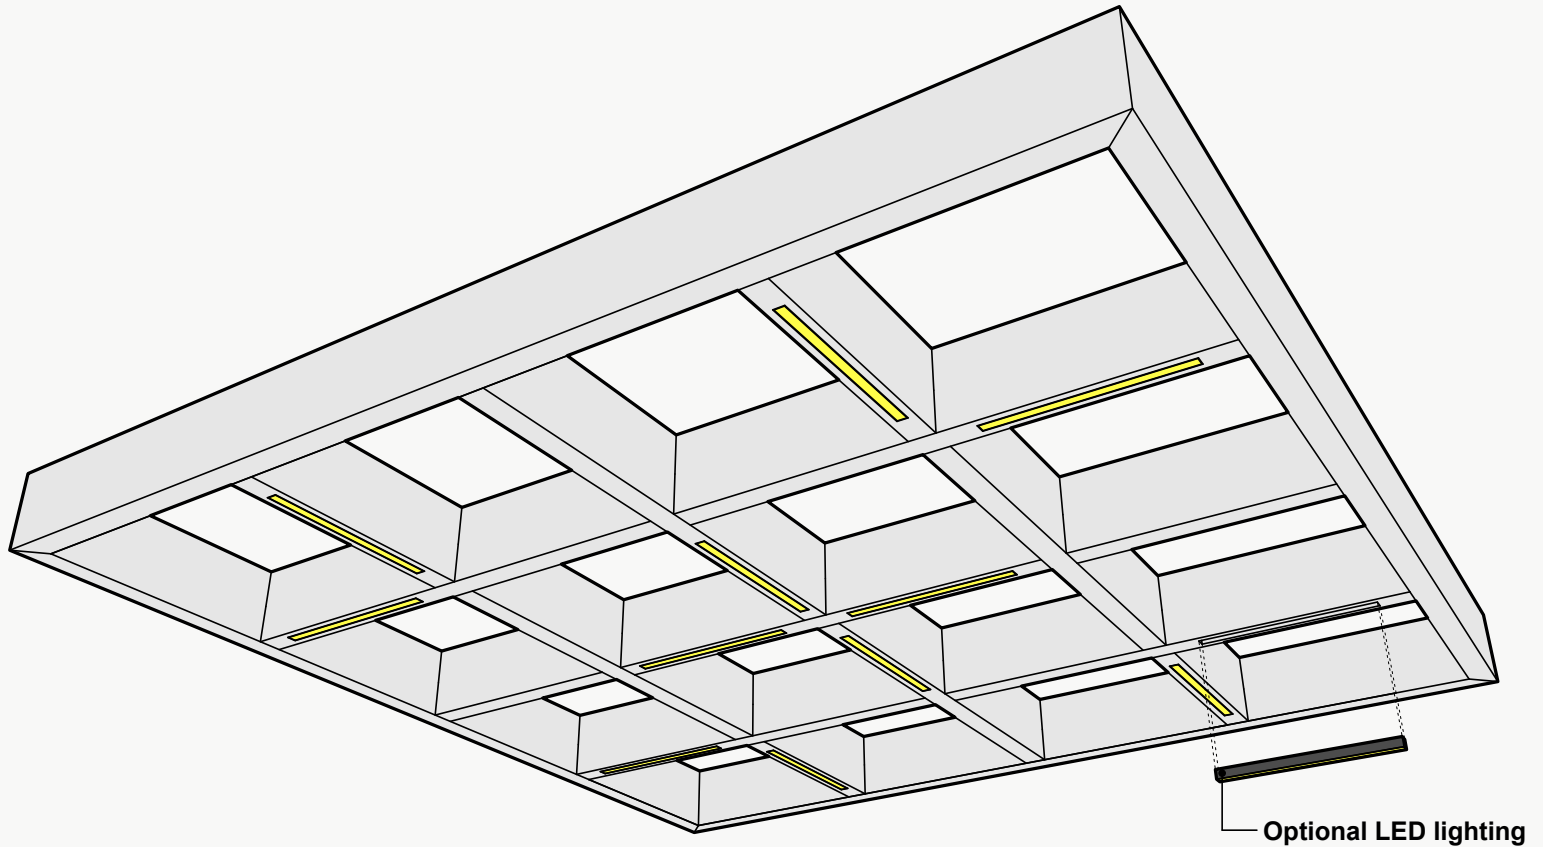

*Approximate. NRC rating may vary due to product dimensions and spacing.

Dimensions

Standard Unit Dimensions

Typical ranges for length and width.

***Optional 12" - 96" LED
offered in 3" increments**

Standard Unit Thicknesses

Thickness is independent of material layer selection.

Custom Opportunity

Product dimensions can be manipulated in order to fit your design aesthetic and site conditions.

Product Details

Lighting Integration

Lighting Specs

Lighting Fixture Features:

- + Square profile: 0.94" x 0.94"
- + UL listed, CSA 22.2 compliant
- + RoHS compliance and lead free

Lighting Fixture Dimensions:

← 12" to 96" →

Available in 3" increments.