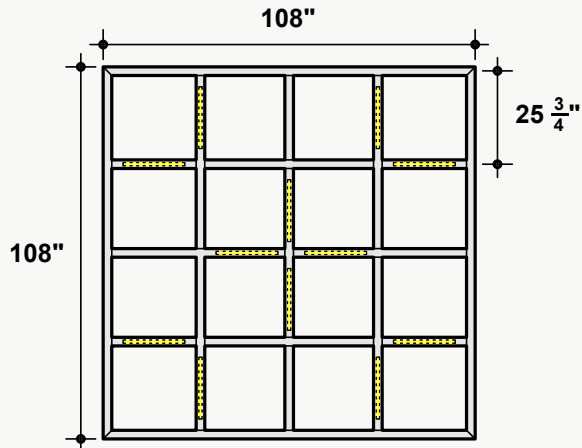

*Approximate. NRC rating may vary due to product dimensions and spacing.

Dimensions

Standard Unit Dimensions

Typical ranges for length and width.

***Optional 12" - 96" LED
offered in 3" increments**

Standard Unit Thicknesses

Lighting Specs

Lighting Fixture Features:

- + Square profile: 0.94" x 0.94"
- + UL listed, CSA 22.2 compliant
- + RoHS compliance and lead free

Lighting Fixture Dimensions:

← 12" to 96" →

Available in 3" increments.