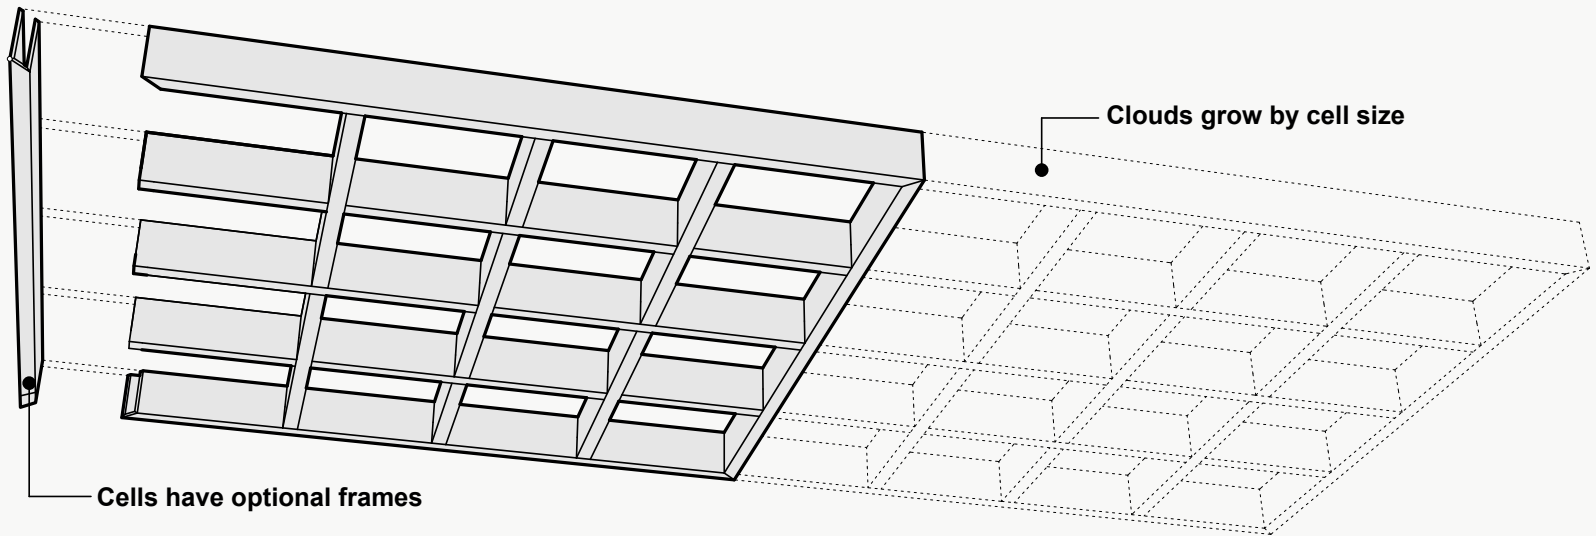

Product Details