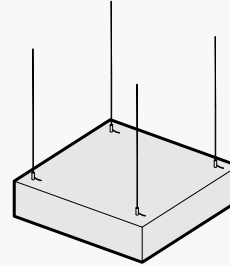

1000 Lumen at 80+ CRI

LED Output	Color Temp	Watts	Direct Lumens	Efficacy LPW	Ratio
High	3000K	9.4	1000	107	0.97
High	3500K	9.1	1000	110	1.00
High	4000K	8.6	1000	116	1.05

Attachment Methods*

Aircraft Cable

- + Fastest/easiest height adjustment
- + Largest height adjustment range
- + Height and angle versatility
- + Accommodates uneven ceiling surfaces and MEP

Threaded Rod

- + Reduced product sway
- + Height and angle versatility
- + Accommodates uneven ceiling surfaces and MEP