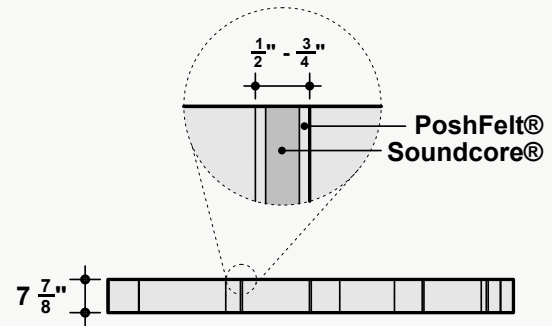

*Approximate. NRC rating may vary due to product dimensions and spacing.

Dimensions

Standard Unit Dimensions

Typical ranges for length and width.

Custom Opportunity

Product dimensions can be manipulated in order to fit your design aesthetic and site conditions.

Standard Unit Thicknesses

Thickness is dependent on material layer selection.

Product Details

Attachment Methods*

Aircraft Cable

- + Fastest/easiest height adjustment
- + Largest height adjustment range
- + Height and angle versatility
- + Accommodates uneven ceiling surfaces and MEP

Threaded Rod

- + Reduced product sway
- + Height and angle versatility
- + Accommodates uneven ceiling surfaces and MEP

Mechanical Direct

- + Lowest profile installation method
- + Eliminates product sway
- + Connects to: Unistrut, ACT Grid, flat ceiling surfaces
- + Connections: Magnets, Grid Clips, Panel Clips, Metal Bracket, Custom