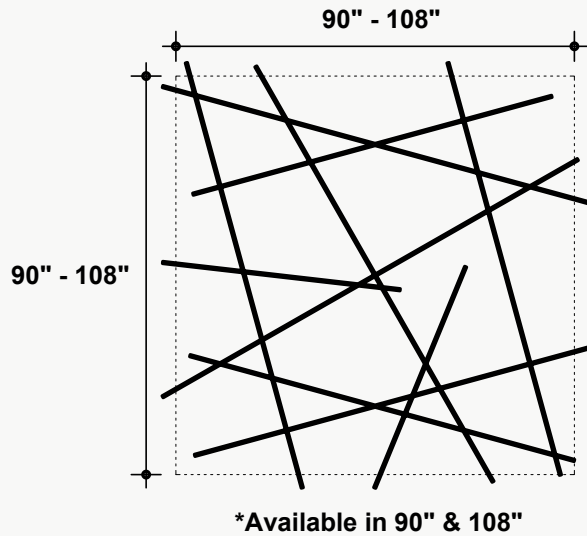

*Approximate. NRC rating may vary due to product dimensions and spacing.

Dimensions

Standard Unit Dimensions

Typical ranges for length and width.

Custom Opportunity

Product dimensions can be manipulated in order to fit your design aesthetic and site conditions.