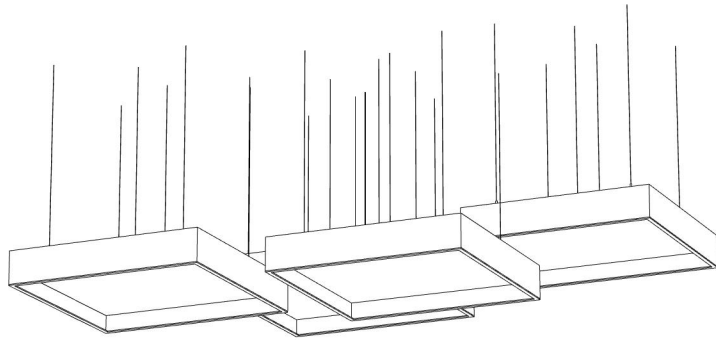

PROFILE FRAMED CLOUDS 004

ID# CLD-FRM-004

③ PERSPECTIVE VIEW

① FRONT VIEW

② TOP VIEW

CUSTOM SIZING AND THICKNESS AVAILABLE
CUSTOM COLORS AND DESIGNS AVAILABLE
MULTIPLE ATTACHMENT SYSTEM OPPORTUNITIES

CSI CREATIVE

PRODUCT: PROFILE FRAMED CLOUDS 004

SCALED AS NOTED

ALL DIMENSIONS + / - $\frac{1}{16}$

DATE: 04/14/2022
JOB # :

SHEET
1.1
OF 1.1