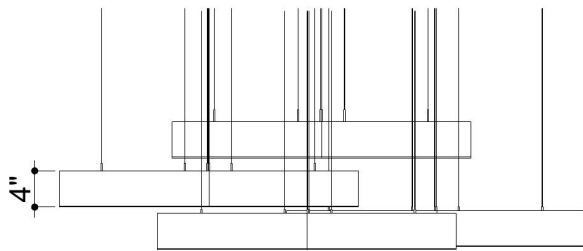

PROFILE FRAMED CLOUDS 004

ID# CLD-FRM-004

③ PERSPECTIVE VIEW

① FRONT VIEW

② TOP VIEW

CUSTOM SIZING AND THICKNESS AVAILABLE
CUSTOM COLORS AND DESIGNS AVAILABLE
MULTIPLE ATTACHMENT SYSTEM OPPORTUNITIES

CSI CREATIVE

PRODUCT: PROFILE FRAMED CLOUDS 004

SCALED AS NOTED

ALL DIMENSIONS + / - $\frac{1}{16}$

DATE: 04/14/2022
JOB # :

SHEET
1.1
OF 1.1