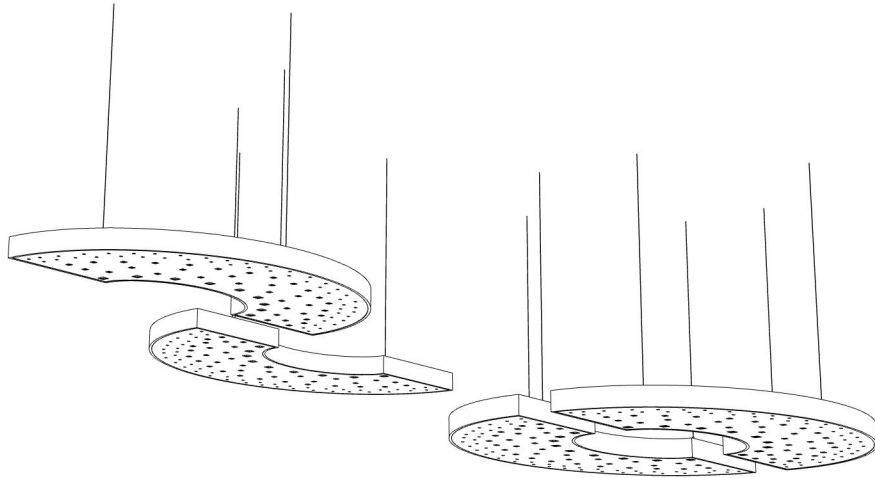

PROFILE FRAMED CLOUDS 006

ID# CLD-FRM-006

3 PERSPECTIVE VIEW

1 FRONT VIEW

2 TOP VIEW

CUSTOM SIZING AND THICKNESS AVAILABLE
CUSTOM COLORS AND DESIGNS AVAILABLE
MULTIPLE ATTACHMENT SYSTEM OPPORTUNITIES

CSI CREATIVE

PRODUCT: PROFILE FRAMED CLOUDS 006

SCALED AS NOTED

ALL DIMENSIONS + / - $\frac{1}{16}$

DATE: 04/14/2022
JOB #:

SHEET
1.1
OF 1.1