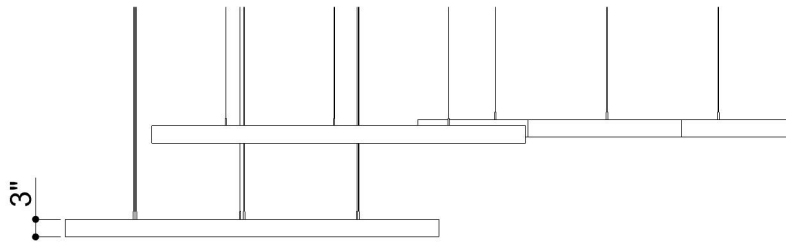

PROFILE FRAMED CLOUDS 006

ID# CLD-FRM-006

3 PERSPECTIVE VIEW

1 FRONT VIEW

2 TOP VIEW

CUSTOM SIZING AND THICKNESS AVAILABLE
CUSTOM COLORS AND DESIGNS AVAILABLE
MULTIPLE ATTACHMENT SYSTEM OPPORTUNITIES

CSI CREATIVE

PRODUCT: PROFILE FRAMED CLOUDS 006

SCALED AS NOTED

ALL DIMENSIONS + / - $\frac{1}{16}$

DATE: 04/14/2022
JOB #:

SHEET
1.1
OF 1.1