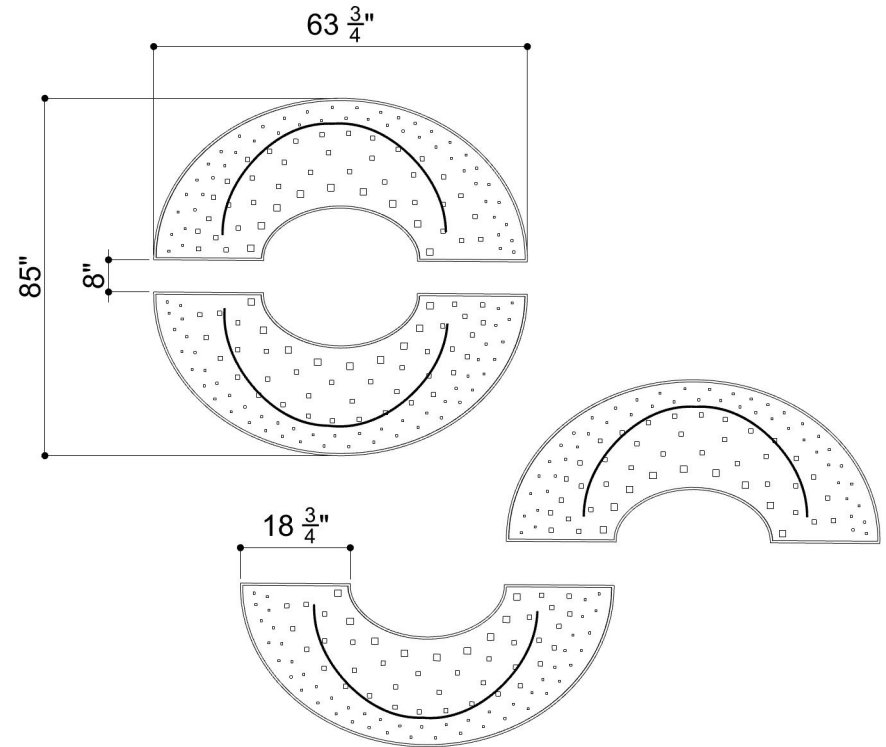

PROFILE FRAMED CLOUDS 006

ID# CLD-FRM-006

3 PERSPECTIVE VIEW

1 FRONT VIEW

2 TOP VIEW

CUSTOM SIZING AND THICKNESS AVAILABLE
CUSTOM COLORS AND DESIGNS AVAILABLE
MULTIPLE ATTACHMENT SYSTEM OPPORTUNITIES

CSI CREATIVE

PRODUCT: PROFILE FRAMED CLOUDS 006

SCALED AS NOTED

ALL DIMENSIONS + / - $\frac{1}{16}$

DATE: 04/14/2022
JOB #:

SHEET
1.1
OF 1.1