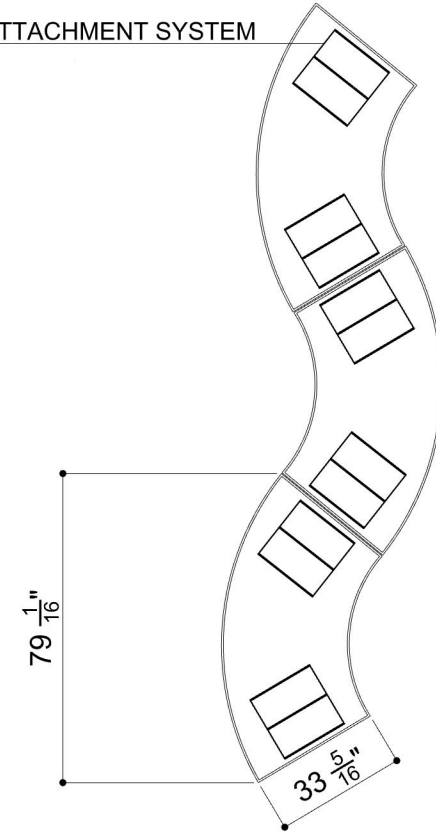

PROFILE FRAMED CLOUD 016

ID# CLD-FRM-016

① PERSPECTIVE VIEW

② FRONT VIEW

CLOUD ATTACHMENT SYSTEM

③ TOP VIEW

CUSTOM SIZING AND THICKNESS AVAILABLE
CUSTOM COLORS AND DESIGNS AVAILABLE
MULTIPLE ATTACHMENT SYSTEM OPPORTUNITIES

CSI CREATIVE

PROJECT: PROFILE FRAMED CLOUD 016

SCALED AS NOTED
MATERIALS / COLORS

ALL DIMENSIONS + / - $\frac{1}{16}$

DATE: 3/24/2022
JOB # :

SHEET
1.1
OF 1.1