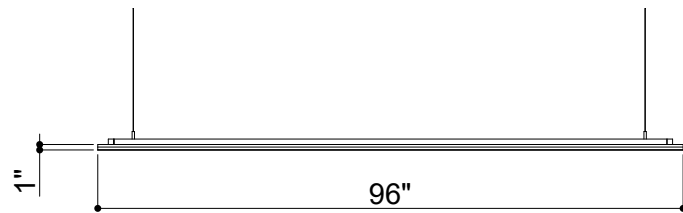

PROFILE CLOUDS 010

ID# CLD-PFL-010

③ PERSPECTIVE VIEW

① FRONT VIEW

② TOP VIEW

CUSTOM SIZING AND THICKNESS AVAILABLE
CUSTOM COLORS AND DESIGNS AVAILABLE
MULTIPLE ATTACHMENT SYSTEM OPPORTUNITIES

CSI CREATIVE

PRODUCT: PROFILE CLOUDS 010

SCALED AS NOTED

ALL DIMENSIONS + / - $\frac{1}{16}$

DATE: 4/13/2022

JOB # :

SHEET
1.1
OF 1.1