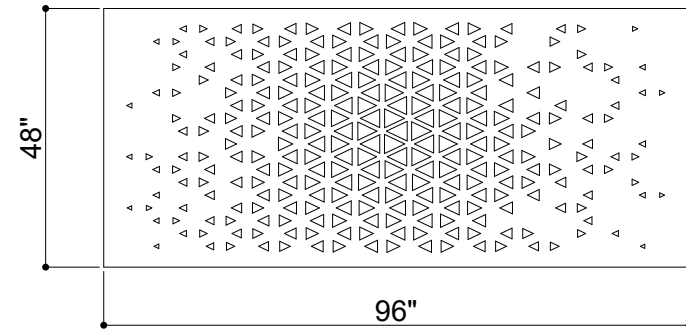

PROFILE CLOUDS 010

ID# CLD-PFL-010

③ PERSPECTIVE VIEW

① FRONT VIEW

② TOP VIEW

CUSTOM SIZING AND THICKNESS AVAILABLE
CUSTOM COLORS AND DESIGNS AVAILABLE
MULTIPLE ATTACHMENT SYSTEM OPPORTUNITIES

CSI CREATIVE

PRODUCT: PROFILE CLOUDS 010

SCALED AS NOTED

ALL DIMENSIONS + / - $\frac{1}{16}$

DATE: 4/13/2022

JOB # :

SHEET
1.1
OF 1.1