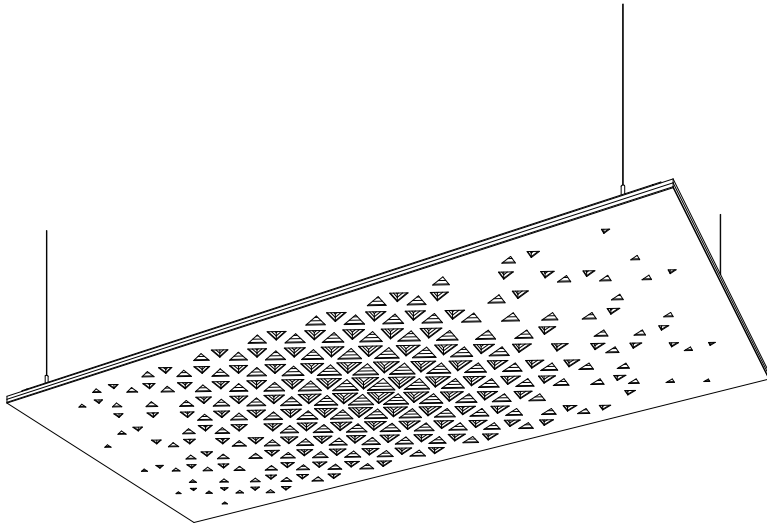

PROFILE CLOUDS 010

ID# CLD-PFL-010

③ PERSPECTIVE VIEW

① FRONT VIEW

② TOP VIEW

CUSTOM SIZING AND THICKNESS AVAILABLE
CUSTOM COLORS AND DESIGNS AVAILABLE
MULTIPLE ATTACHMENT SYSTEM OPPORTUNITIES

CSI CREATIVE

PRODUCT: PROFILE CLOUDS 010

SCALED AS NOTED

ALL DIMENSIONS + / - $\frac{1}{16}$

DATE: 4/13/2022

JOB # :

SHEET
1.1
OF 1.1