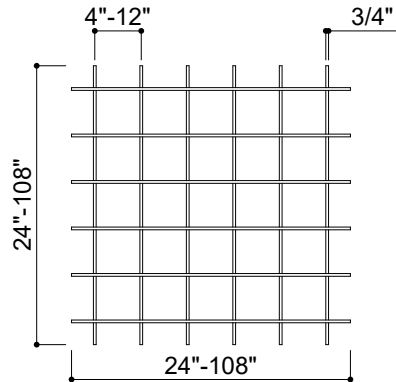

CLOUDS WAFFLE 002

ID# CLD-WFL-002

① PERSPECTIVE VIEW

② PLAN VIEW

③ SIDE VIEW

CUSTOM SIZING AND THICKNESS AVAILABLE
CUSTOM COLORS AND DESIGNS AVAILABLE
MULTIPLE ATTACHMENT SYSTEM OPPORTUNITIES

CSI CREATIVE

PROJECT:

SCALED AS NOTED
MATERIALS / COLORS

ALL DIMENSIONS + / - $\frac{1}{16}$

DATE: 4/13/2022
JOB # :

SHEET
1.1
OF 1.1