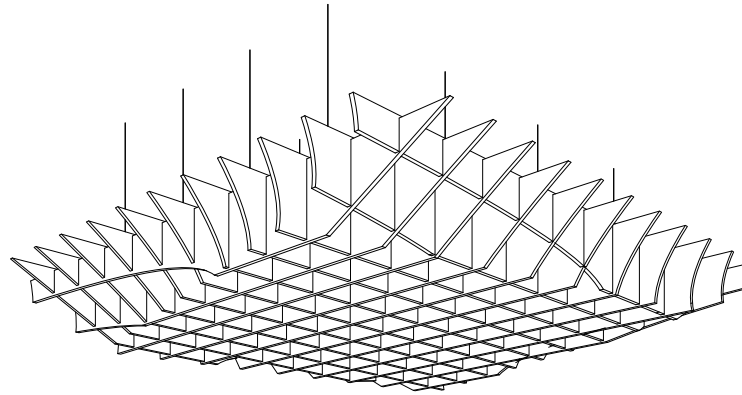

CLOUDS WAFFLE 007

ID# CLD-WFL-007

③ PERSPECTIVE VIEW

① BOTTOM FACE

② SIDE VIEW

CUSTOM SIZING AND THICKNESS AVAILABLE
CUSTOM COLORS AND DESIGNS AVAILABLE
MULTIPLE ATTACHMENT SYSTEM OPPORTUNITIES

CSI CREATIVE

PRODUCT:

SCALED AS NOTED

ALL DIMENSIONS + / - $\frac{1}{16}$

DATE: 10/27/2021
JOB # :

SHEET
1.1
OF 1.1