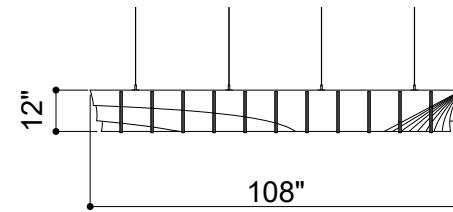

CLOUDS WAFFLE 007

ID# CLD-WFL-007

③ PERSPECTIVE VIEW

① BOTTOM FACE

② SIDE VIEW

CUSTOM SIZING AND THICKNESS AVAILABLE
CUSTOM COLORS AND DESIGNS AVAILABLE
MULTIPLE ATTACHMENT SYSTEM OPPORTUNITIES

CSI CREATIVE

PRODUCT:

SCALED AS NOTED

ALL DIMENSIONS + / - $\frac{1}{16}$

DATE: 10/27/2021
JOB # :

SHEET
1.1
OF 1.1