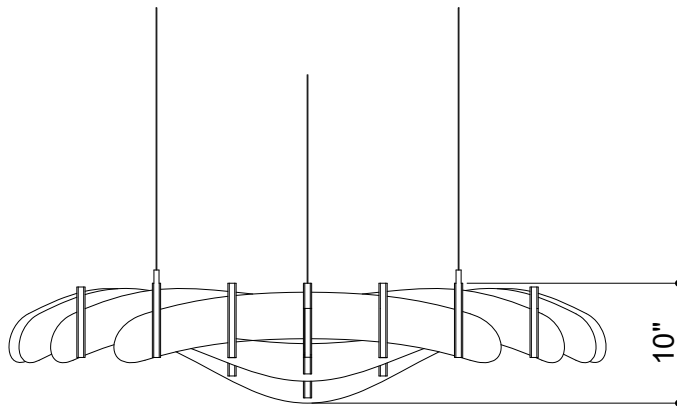

CLOUDS WAFFLE 014

ID# CLD-WFL-014

③ PERSPECTIVE VIEW

① FRONT VIEW

② TOP VIEW

CUSTOM SIZING AND THICKNESS AVAILABLE
CUSTOM COLORS AND DESIGNS AVAILABLE
MULTIPLE ATTACHMENT SYSTEM OPPORTUNITIES

CSI CREATIVE

PRODUCT:

SCALED AS NOTED

ALL DIMENSIONS + / - $\frac{1}{16}$

DATE: 12/10/2021
JOB # :

SHEET
1.1
OF 1.1