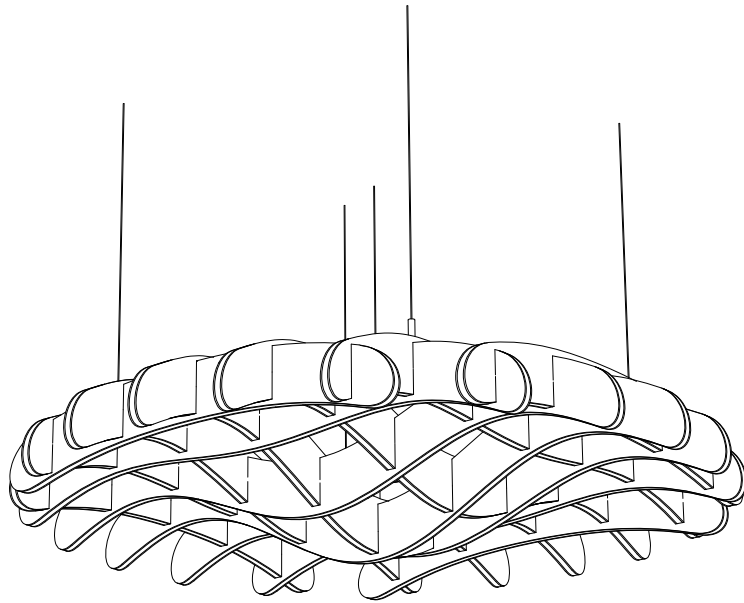

CLOUDS WAFFLE 014

ID# CLD-WFL-014

③ PERSPECTIVE VIEW

① FRONT VIEW

② TOP VIEW

CUSTOM SIZING AND THICKNESS AVAILABLE
CUSTOM COLORS AND DESIGNS AVAILABLE
MULTIPLE ATTACHMENT SYSTEM OPPORTUNITIES

CSI CREATIVE

PRODUCT:

SCALED AS NOTED

ALL DIMENSIONS + / - $\frac{1}{16}$

DATE: 12/10/2021
JOB # :

SHEET
1.1
OF 1.1