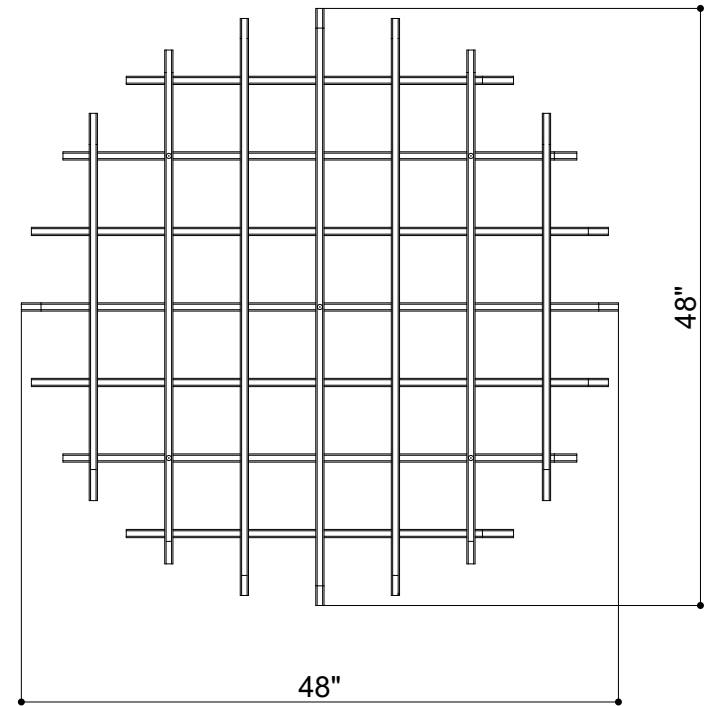

CLOUDS WAFFLE 014

ID# CLD-WFL-014

③ PERSPECTIVE VIEW

① FRONT VIEW

② TOP VIEW

CUSTOM SIZING AND THICKNESS AVAILABLE
CUSTOM COLORS AND DESIGNS AVAILABLE
MULTIPLE ATTACHMENT SYSTEM OPPORTUNITIES

CSI CREATIVE

PRODUCT:

SCALED AS NOTED

ALL DIMENSIONS + / - $\frac{1}{16}$

DATE: 12/10/2021
JOB # :

SHEET
1.1
OF 1.1