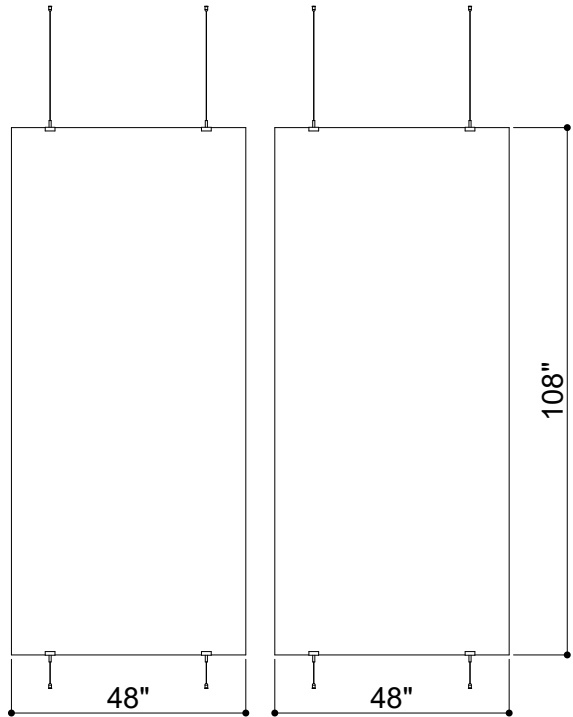

SINGLE DIVIDER 014

ID# DVD-SGL-014

④ TOP VIEW

① FRONT VIEW

② SIDE VIEW

③ PERSPECTIVE VIEW

CUSTOM SIZING AND THICKNESS AVAILABLE
CUSTOM COLORS AND DESIGNS AVAILABLE
MULTIPLE ATTACHMENT SYSTEM OPPORTUNITIES

CSI CREATIVE

PRODUCT: SINGLE DIVIDER 014

SCALED AS NOTED

ALL DIMENSIONS + / - $\frac{1}{16}$

DATE: 09/14/2021
JOB # :

SHEET
1.1
OF 1.1