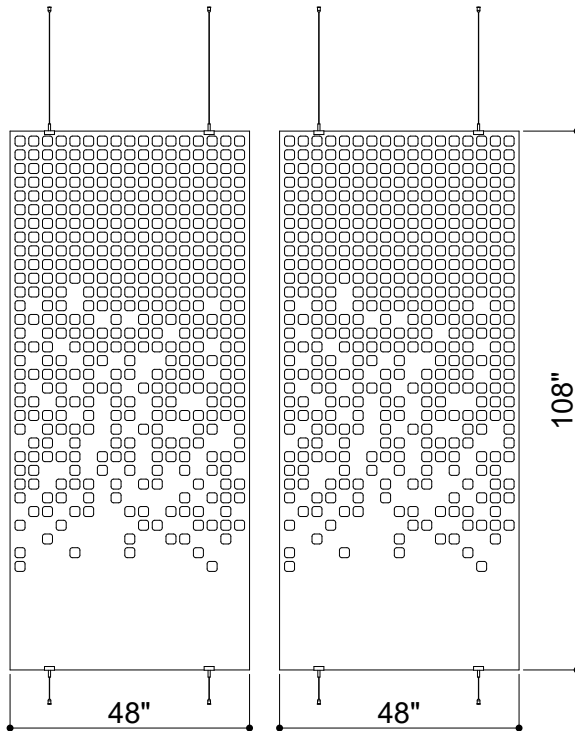

SINGLE DIVIDER 017

ID# DVD-SGL-017

④ TOP VIEW

① FRONT VIEW

② SIDE VIEW

③ PERSPECTIVE VIEW

CUSTOM SIZING AND THICKNESS AVAILABLE
 CUSTOM COLORS AND DESIGNS AVAILABLE
 MULTIPLE ATTACHMENT SYSTEM OPPORTUNITIES

CSI CREATIVE

PRODUCT: SINGLE DIVIDER 017

SCALED AS NOTED

ALL DIMENSIONS + / - 1/16

DATE: 09/14/2021
 JOB # :

SHEET
1.1
 OF 1.1