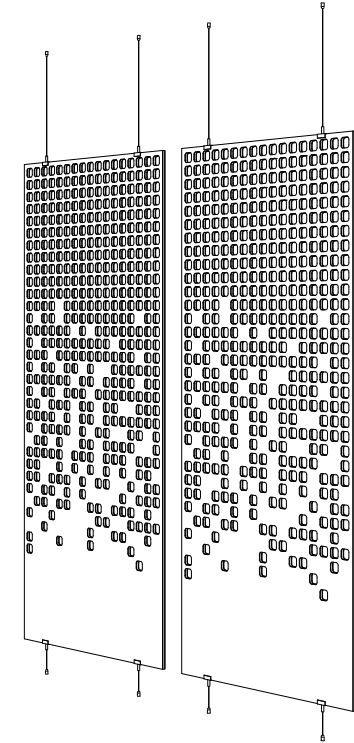

SINGLE DIVIDER 017

ID# DVD-SGL-017

④ TOP VIEW

① FRONT VIEW

② SIDE VIEW

③ PERSPECTIVE VIEW

CUSTOM SIZING AND THICKNESS AVAILABLE
 CUSTOM COLORS AND DESIGNS AVAILABLE
 MULTIPLE ATTACHMENT SYSTEM OPPORTUNITIES

CSI CREATIVE

PRODUCT: SINGLE DIVIDER 017

SCALED AS NOTED

ALL DIMENSIONS + / - 1/16

DATE: 09/14/2021
 JOB # :

SHEET
1.1
 OF 1.1