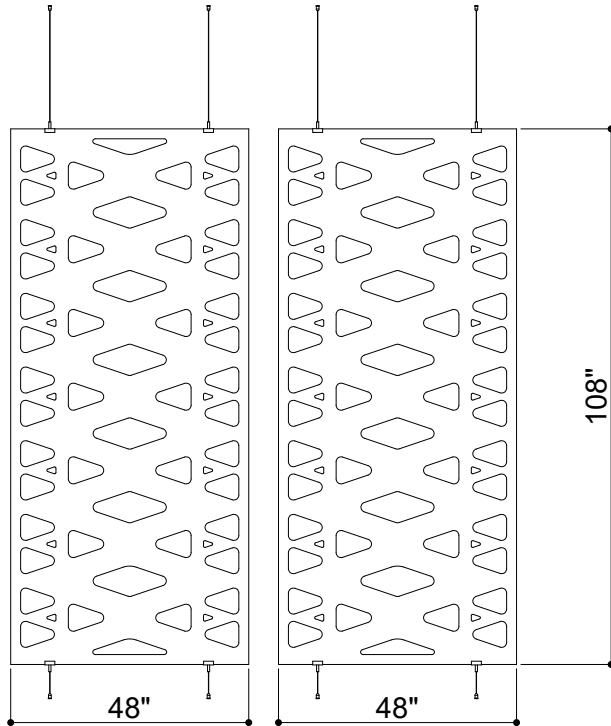

SINGLE DIVIDER 020

ID# DVD-SGL-020

④ TOP VIEW

① FRONT VIEW

② SIDE VIEW

③ PERSPECTIVE VIEW

CUSTOM SIZING AND THICKNESS AVAILABLE
CUSTOM COLORS AND DESIGNS AVAILABLE
MULTIPLE ATTACHMENT SYSTEM OPPORTUNITIES

CSI CREATIVE

PRODUCT: SINGLE DIVIDER 020

SCALED AS NOTED

ALL DIMENSIONS + / - $\frac{1}{16}$

DATE: 09/14/2021
JOB # :

SHEET
1.1
OF 1.1