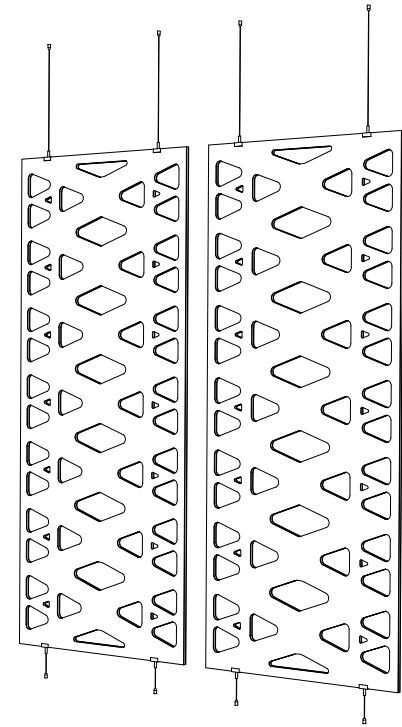

SINGLE DIVIDER 020

ID# DVD-SGL-020

④ TOP VIEW

① FRONT VIEW

② SIDE VIEW

③ PERSPECTIVE VIEW

CUSTOM SIZING AND THICKNESS AVAILABLE
CUSTOM COLORS AND DESIGNS AVAILABLE
MULTIPLE ATTACHMENT SYSTEM OPPORTUNITIES

CSI CREATIVE

PRODUCT: SINGLE DIVIDER 020

SCALED AS NOTED

ALL DIMENSIONS + / - $\frac{1}{16}$

DATE: 09/14/2021
JOB # :

SHEET
1.1
OF 1.1