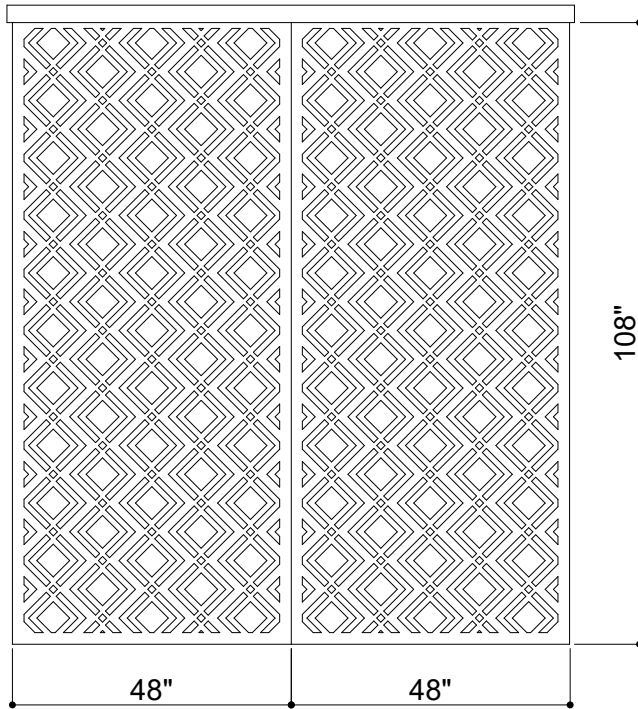

# STACKED DIVIDER 006

ID# DVD-STK-006

④ TOP VIEW

① FRONT VIEW

② SIDE VIEW

③ PERSPECTIVE VIEW

CUSTOM SIZING AND THICKNESS AVAILABLE  
CUSTOM COLORS AND DESIGNS AVAILABLE  
MULTIPLE ATTACHMENT SYSTEM OPPORTUNITIES

CSI CREATIVE

PRODUCT: STACKED DIVIDER 006

SCALED AS NOTED

ALL DIMENSIONS + / -  $\frac{1}{16}$

DATE: 10/27/2021  
JOB # :

SHEET  
**1.1**  
OF 1.1