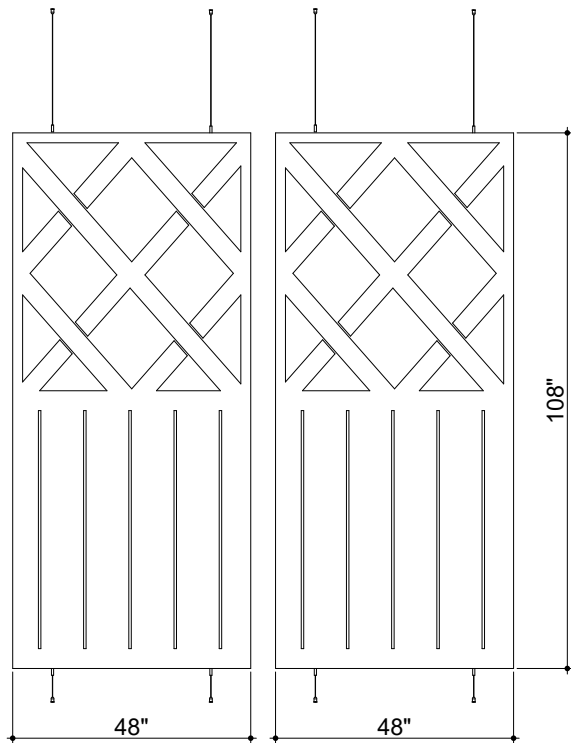

STACKED DIVIDER 011

ID# DVD-STK-011

④ TOP VIEW

① FRONT VIEW

② SIDE VIEW

③ PERSPECTIVE VIEW

CUSTOM SIZING AND THICKNESS AVAILABLE
CUSTOM COLORS AND DESIGNS AVAILABLE
MULTIPLE ATTACHMENT SYSTEM OPPORTUNITIES

CSI CREATIVE

PRODUCT: STACKED DIVIDER 011

SCALED AS NOTED

DATE: 10/27/2021
JOB # :

ALL DIMENSIONS + / - $\frac{1}{16}$

SHEET
1.1
OF 1.1