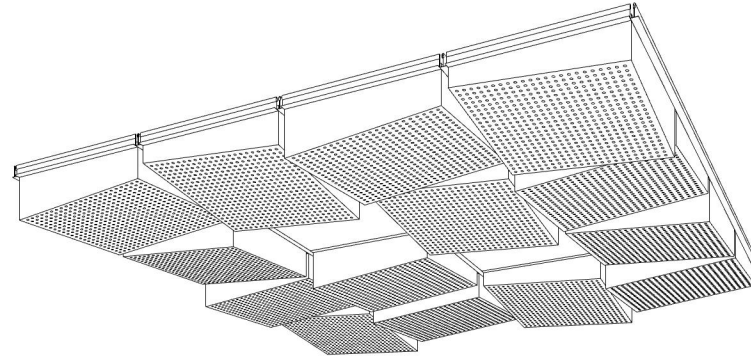

GRID FOLDED 006

ID# GRD-FLD-006

③ PERSPECTIVE VIEW

① BOTTOM FACE

② SIDE VIEW

CUSTOM SIZING AND THICKNESS AVAILABLE
CUSTOM COLORS AND DESIGNS AVAILABLE
MULTIPLE ATTACHMENT SYSTEM OPPORTUNITIES

CSI WALL PANELS

PRODUCT: GRID FOLDED 006

SCALED AS NOTED

ALL DIMENSIONS + / - $\frac{1}{16}$

DATE: 3/25/2022
JOB # :

SHEET
1.1
OF 1.1