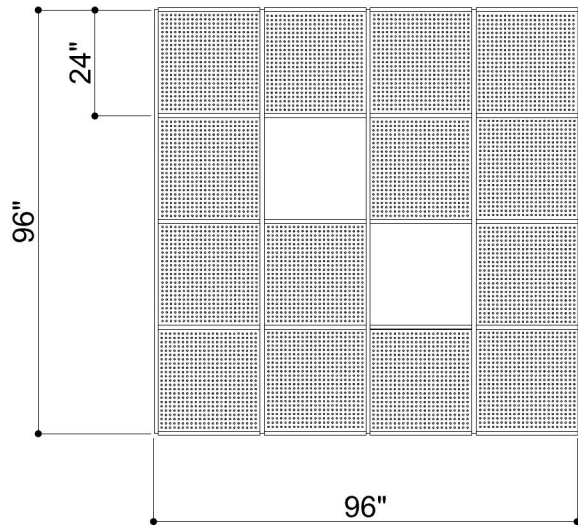

GRID FOLDED 006

ID# GRD-FLD-006

③ PERSPECTIVE VIEW

① BOTTOM FACE

② SIDE VIEW

CUSTOM SIZING AND THICKNESS AVAILABLE
CUSTOM COLORS AND DESIGNS AVAILABLE
MULTIPLE ATTACHMENT SYSTEM OPPORTUNITIES

CSI WALL PANELS

PRODUCT: GRID FOLDED 006

SCALED AS NOTED

ALL DIMENSIONS + / - $\frac{1}{16}$

DATE: 3/25/2022
JOB # :

SHEET
1.1
OF 1.1