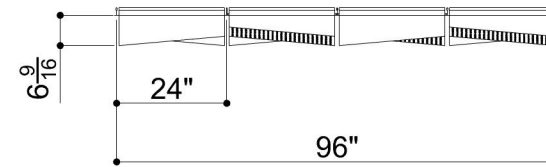

GRID FOLDED 006

ID# GRD-FLD-006

③ PERSPECTIVE VIEW

① BOTTOM FACE

② SIDE VIEW

CUSTOM SIZING AND THICKNESS AVAILABLE
CUSTOM COLORS AND DESIGNS AVAILABLE
MULTIPLE ATTACHMENT SYSTEM OPPORTUNITIES

CSI WALL PANELS

PRODUCT: GRID FOLDED 006

SCALED AS NOTED

ALL DIMENSIONS + / - $\frac{1}{16}$

DATE: 3/25/2022
JOB # :

SHEET
1.1
OF 1.1