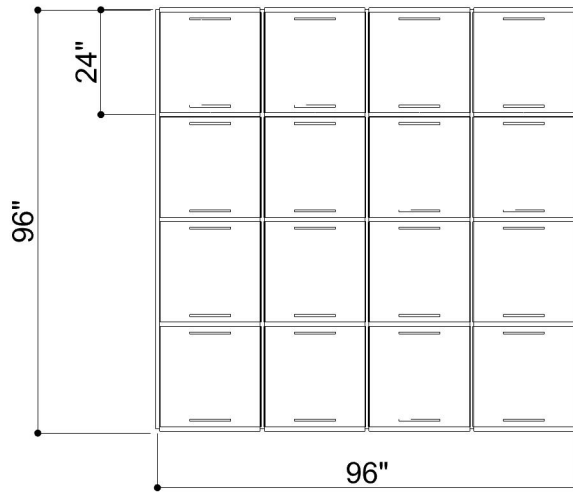

FOLDED GRID 009

ID# GRD-FLD-009

③ PERSPECTIVE VIEW

① BOTTOM FACE

② SIDE VIEW

CUSTOM SIZING AND THICKNESS AVAILABLE
CUSTOM COLORS AND DESIGNS AVAILABLE
MULTIPLE ATTACHMENT SYSTEM OPPORTUNITIES

CSI CREATIVE

PRODUCT: FOLDED GRID 009

SCALED AS NOTED

ALL DIMENSIONS + / - $\frac{1}{16}$

DATE: 3/25/2022
JOB # :

SHEET
1.1
OF 1.1