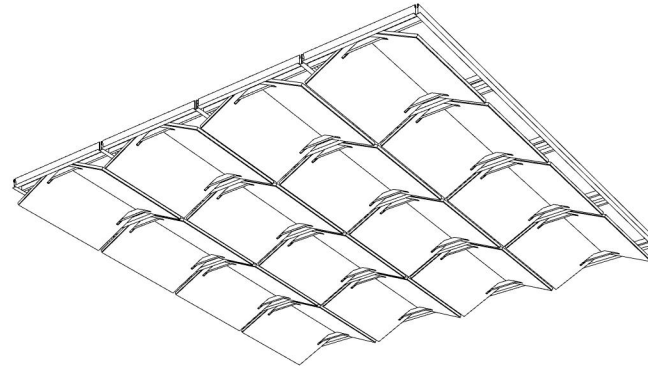

FOLDED GRID 009

ID# GRD-FLD-009

③ PERSPECTIVE VIEW

① BOTTOM FACE

② SIDE VIEW

CUSTOM SIZING AND THICKNESS AVAILABLE
CUSTOM COLORS AND DESIGNS AVAILABLE
MULTIPLE ATTACHMENT SYSTEM OPPORTUNITIES

CSI CREATIVE

PRODUCT: FOLDED GRID 009

SCALED AS NOTED

ALL DIMENSIONS + / - $\frac{1}{16}$

DATE: 3/25/2022
JOB # :

SHEET
1.1
OF 1.1