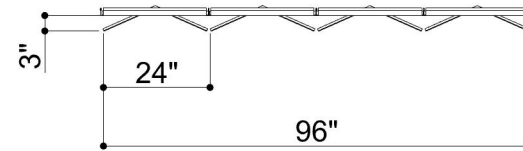

FOLDED GRID 009

ID# GRD-FLD-009

③ PERSPECTIVE VIEW

① BOTTOM FACE

② SIDE VIEW

CUSTOM SIZING AND THICKNESS AVAILABLE
CUSTOM COLORS AND DESIGNS AVAILABLE
MULTIPLE ATTACHMENT SYSTEM OPPORTUNITIES

CSI CREATIVE

PRODUCT: FOLDED GRID 009

SCALED AS NOTED

ALL DIMENSIONS + / - $\frac{1}{16}$

DATE: 3/25/2022
JOB # :

SHEET
1.1
OF 1.1