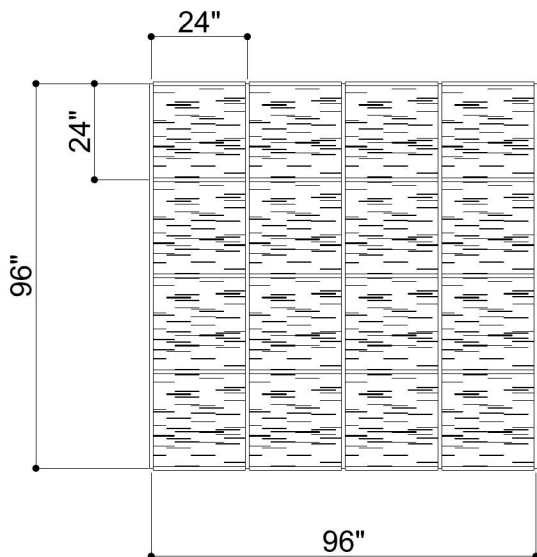

TILE GRID 010

ID# GRD-TLE-010

③ PERSPECTIVE VIEW

① BOTTOM FACE

② SIDE VIEW

CUSTOM SIZING AND THICKNESS AVAILABLE
CUSTOM COLORS AND DESIGNS AVAILABLE
MULTIPLE ATTACHMENT SYSTEM OPPORTUNITIES

CSI CREATIVE

PRODUCT: TILE GRID 010

SCALED AS NOTED

ALL DIMENSIONS + / - $\frac{1}{16}$

DATE: 4/1/2022
JOB # :

SHEET
1.1
OF 1.1