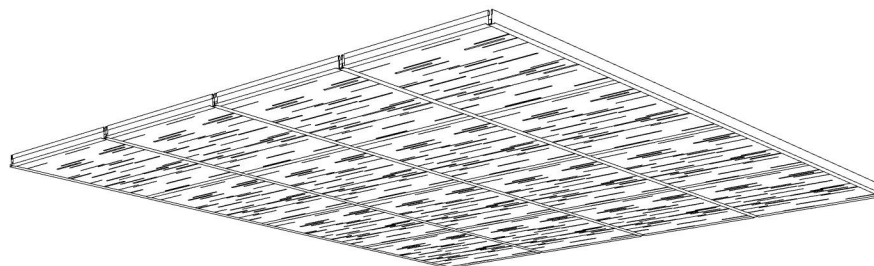

TILE GRID 010

ID# GRD-TLE-010

③ PERSPECTIVE VIEW

① BOTTOM FACE

② SIDE VIEW

CUSTOM SIZING AND THICKNESS AVAILABLE
CUSTOM COLORS AND DESIGNS AVAILABLE
MULTIPLE ATTACHMENT SYSTEM OPPORTUNITIES

CSI CREATIVE

PRODUCT: TILE GRID 010

SCALED AS NOTED

ALL DIMENSIONS + / - $\frac{1}{16}$

DATE: 4/1/2022
JOB # :

SHEET
1.1
OF 1.1